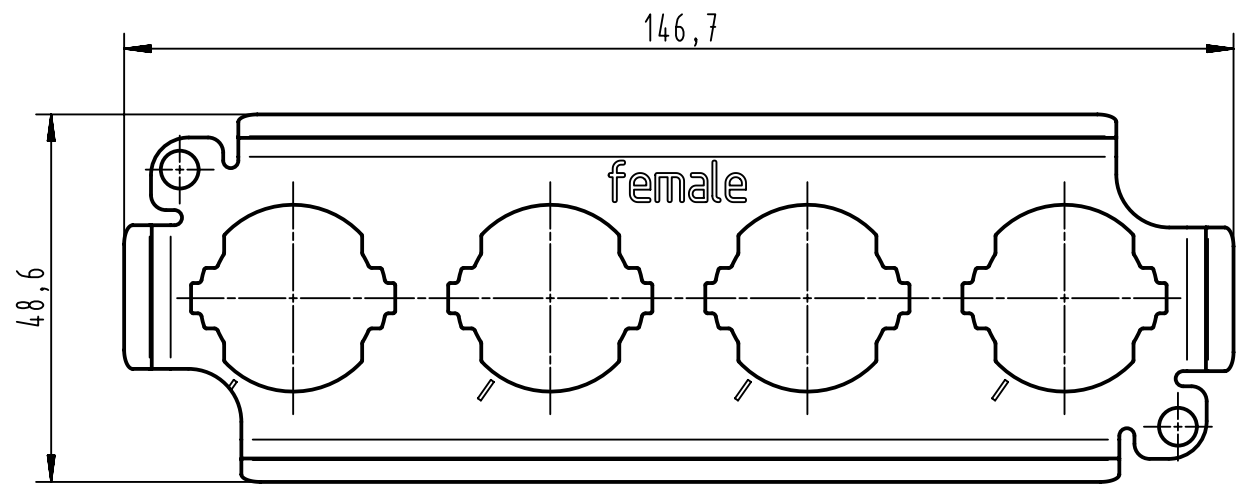

1 2 3 4 5 6

A

B

C

D

	All Dimensions in mm Original Size DIN A4	Scale	Free size tol.		Ref.	
		1:1			Sub.	
All rights reserved Department EL PD - DE	HARTING Electric GmbH & Co. KG D-32339 Espelkamp	Created by	Inspected by	Standardisation	Date	State
		GRUBES	SCHLEPP	TIEMANNA	2013-09-23	Final Release
Title Frame Han 24 HPR EasyCon female 4xHC250					Doc-Key / ECM-Nr. 100522133/UGD/004/B 500000066418	
		Type	Number		Rev.	Page
		TB	09 40 024 9904		B	1/1