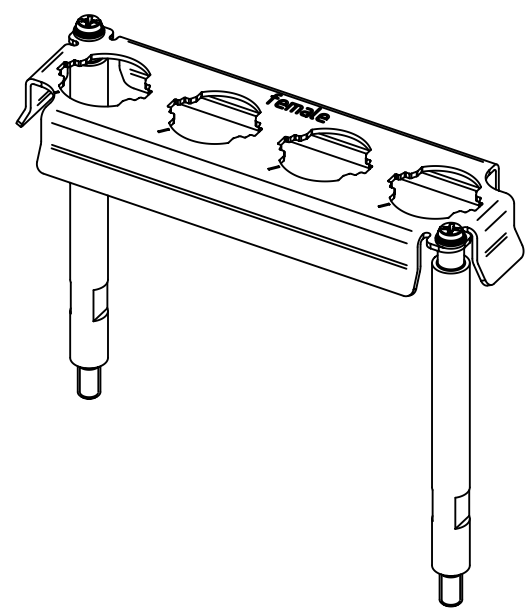

1 2 3 4 5 6

A

B

C

D

	All Dimensions in mm Original Size DIN A4	Scale	Free size tol.		Ref.	
		1:1			Sub.	
All rights reserved Department EL PD - DE	HARTING Electric GmbH & Co. KG D-32339 Espelkamp	Created by	Inspected by	Standardisation	Date	State
		GRUBES	SCHLEPP	TIEMANNA	2013-09-23	Final Release
Title Frame Han 24 HPR EasyCon female 4xHC250					Doc-Key / ECM-Nr. 100522133/UGD/004/B 500000066418	
		Type	Number		Rev.	Page
		TB	09 40 024 9904		B	1/1