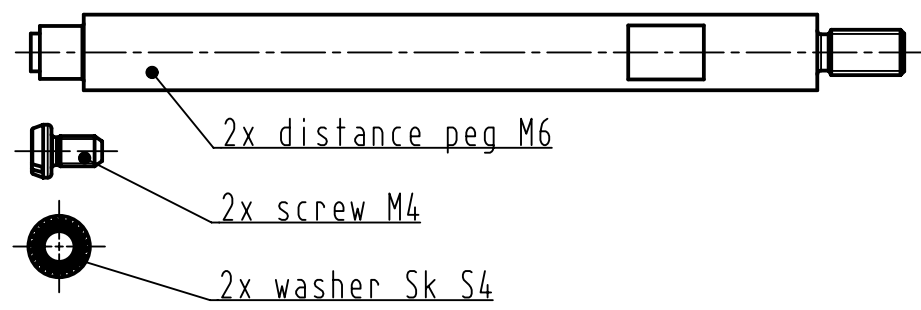

1 2 3 4 5 6

A

B

C

D

	All Dimensions in mm Original Size DIN A4	Scale	Free size tol.		Ref.	
		1:1			Sub.	
All rights reserved Department EL PD - DE	HARTING Electric GmbH & Co. KG D-32339 Espelkamp	Created by	Inspected by	Standardisation	Date	State
		GRUBES	SCHLEPP	TIEMANNA	2013-09-23	Final Release
Title Frame Han 24 HPR EasyCon female 4xHC250					Doc-Key / ECM-Nr. 100522133/UGD/004/B 500000066418	
		Type	Number		Rev.	Page
		TB	09 40 024 9904		B	1/1