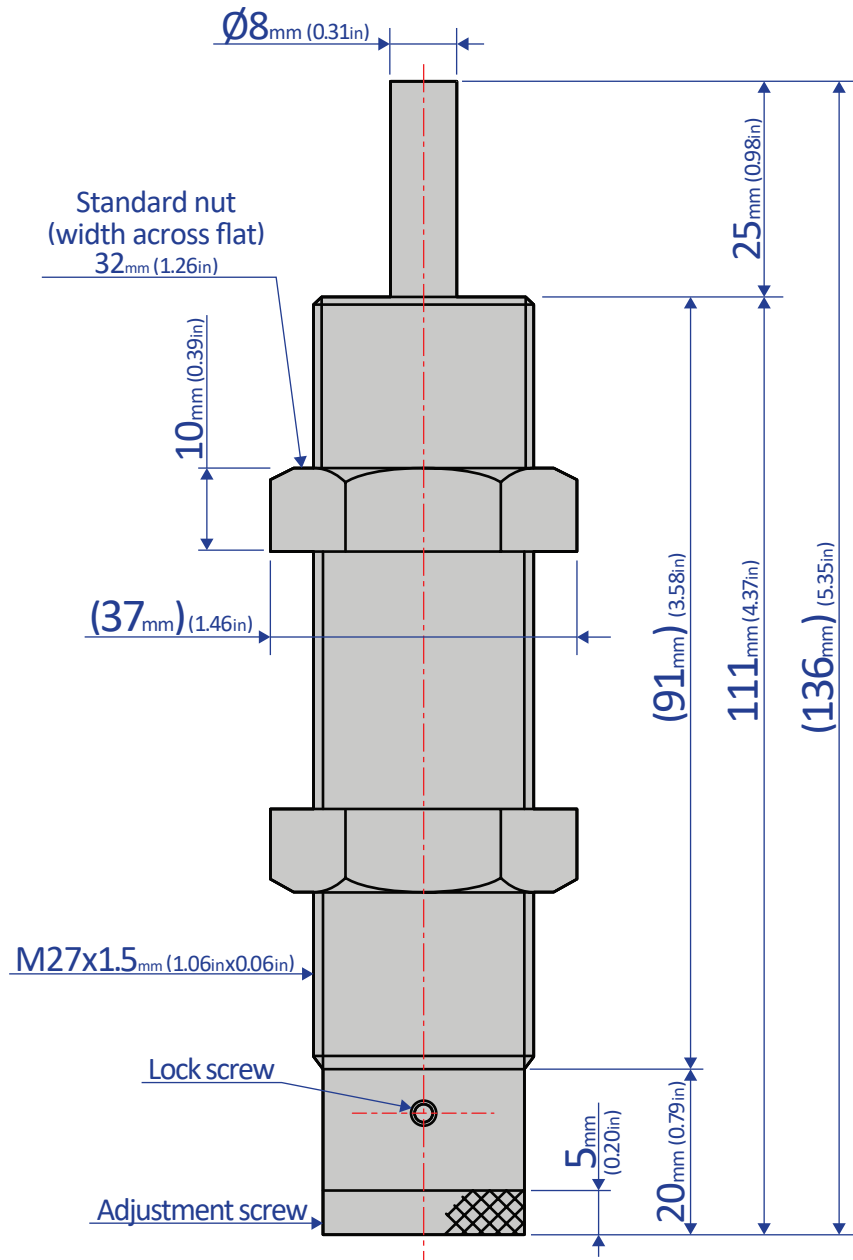

FA-2725FD-S

SHOCK ABSORBER - ADJUSTABLE

Bansbach
easylift[®]

50 West Drive • Melbourne, Florida 32904
(321) 253-1999 • www.easylift.com • www.damper.net