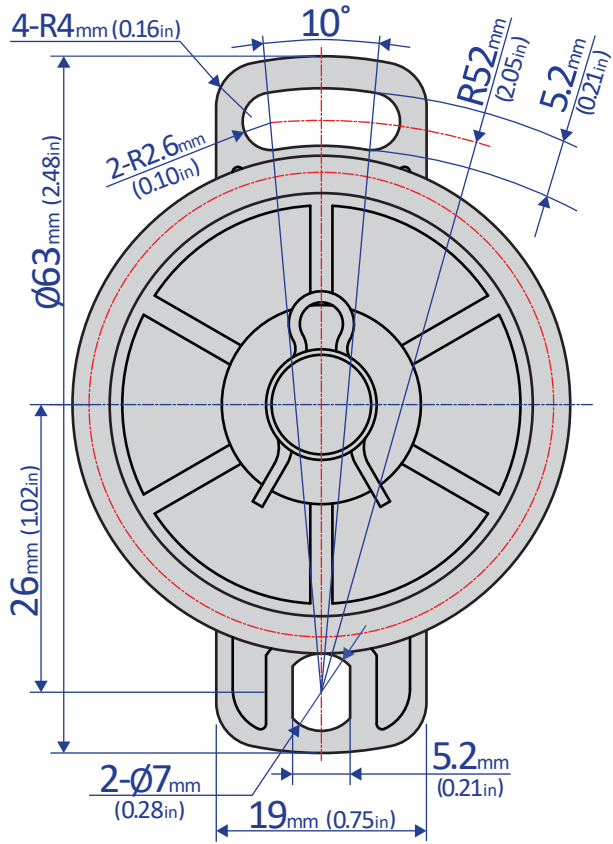

FRN-P2-G2

ROTARY DAMPER

Bansbach
easylift®

50 West Drive • Melbourne, Florida 32904
 (321) 253-1999 • www.easylift.com • www.damper.net