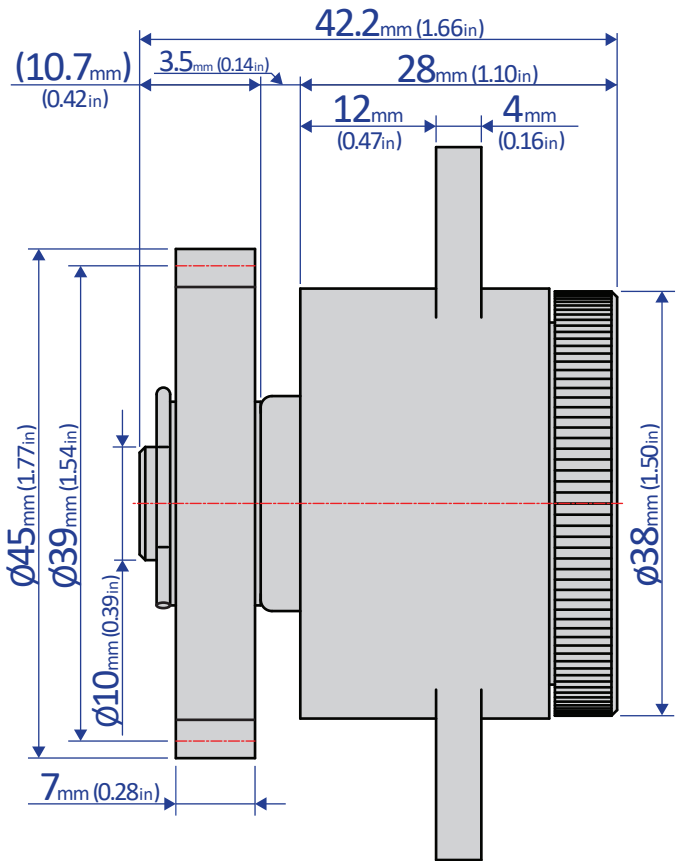

FRN-P2-G2

ROTARY DAMPER

Bansbach
easylift®

50 West Drive • Melbourne, Florida 32904
 (321) 253-1999 • www.easylift.com • www.damper.net