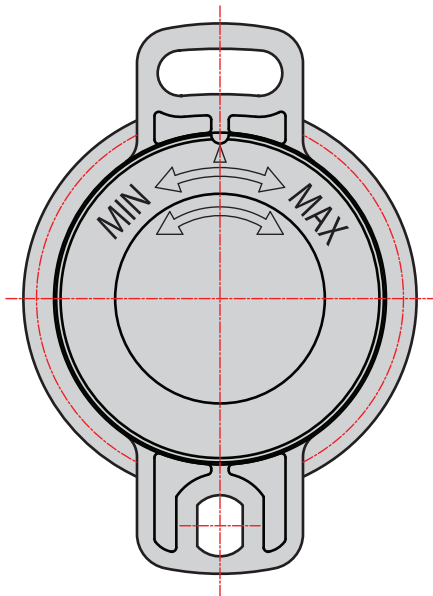

FRN-P2-G2

ROTARY DAMPER

Bansbach
easylift®

50 West Drive • Melbourne, Florida 32904
 (321) 253-1999 • www.easylift.com • www.damper.net