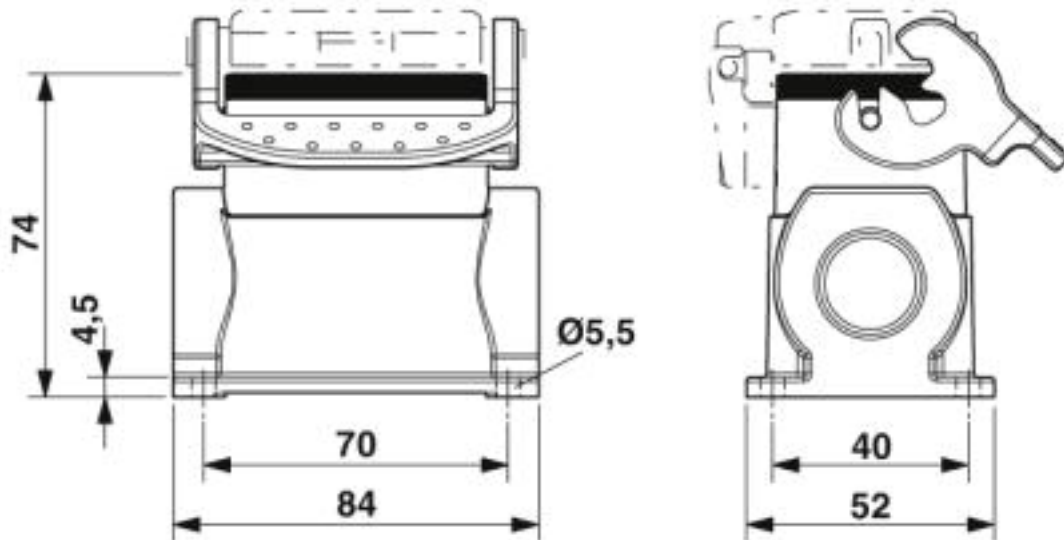

### Dimensions

Height	74 mm
Width	57 mm
Length	84 mm

## Technical data

## Drawings

Dimensional drawing

Dimensional drawing