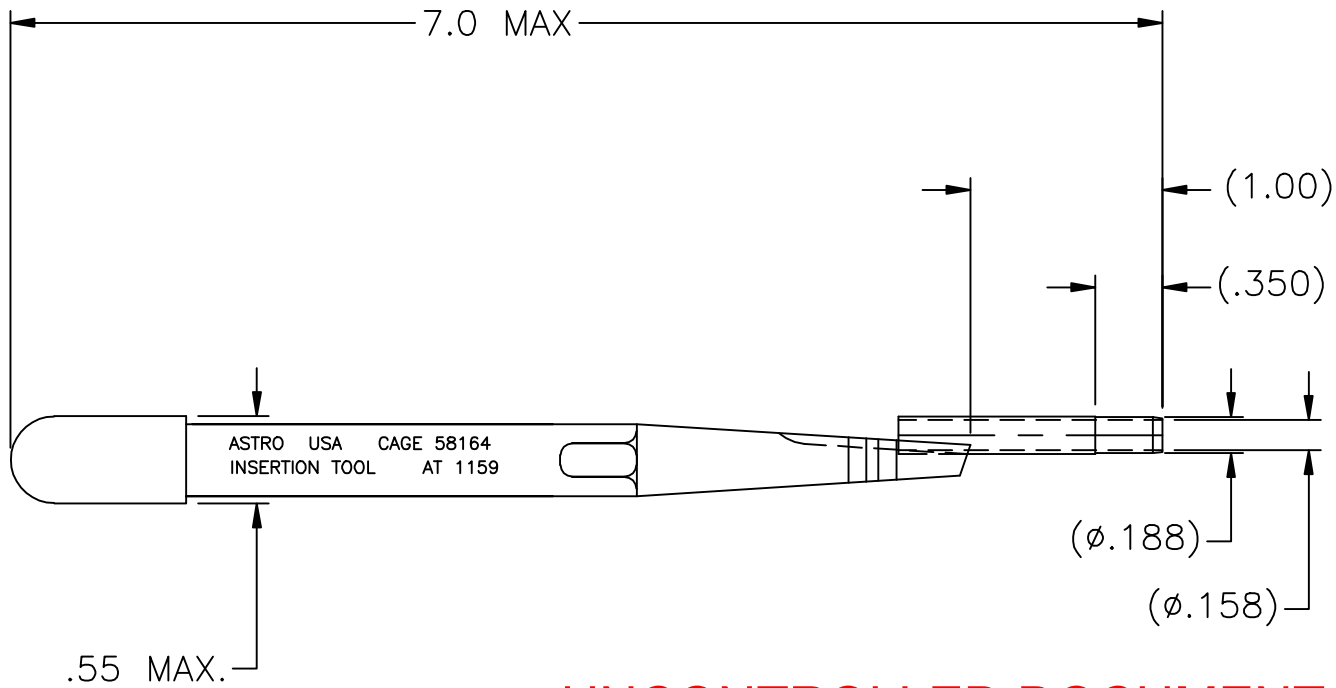

AT 1159-ENV

UNCONTROLLED DOCUMENT
WILL NOT BE UPDATED

2. COLOR CODE: YELLOW.

NOTES: 1. THIS IS AN AUTOCAD DRAWING, DO NOT CHANGE MANUALLY.

| | | | | | | | |
|------|--------------|-----|----------|--|--|---|--|
| | | | | <p>THESE DRAWINGS, SPECIFICATIONS OR OTHER DATA ARE AND REMAIN, THE PROPERTY OF ASTRO TOOL CORP. AND MUST BE RETURNED UPON REQUEST. THEY CONTAIN INFORMATION OWNED AND/OR DEVELOPED BY ASTRO AT ITS OWN PRIVATE EXPENSE AND MAY NOT BE USED, DUPLICATED OR DISCLOSED TO OTHERS, IN WHOLE OR IN PART FOR DESIGN, MANUFACTURE OR PROCUREMENT WITHOUT THE WRITTEN PERMISSION OF ASTRO TOOL CORP. EACH AND EVERY TIME.</p> | <p>SCALE: N.T.S.</p> <p>DWN BY: DYO</p> <p>DATE: 05-11-15</p> <p>APPROVED:</p> | <p>UNLESS OTHERWISE SPECIFIED: DECIMALS: .XXX ± .005 .XX ± .010 .X ± .030</p> <p>ANGLES: ± 1°</p> | <p>CAGE 58164</p> <p>ASTRO TOOL CORP. 21615 S.W. TUALATIN VALLEY HWY., BEAVERTON OR 97006</p> |
| A | NEW RELEASE. | DYO | 05-11-15 | MMK | | | <p>DESCRIPTION: ENVELOPE DRAWING: AT 1159 TWEezer, REMOVAL, 12 GA.</p> |
| REV. | DESCRIPTION | BY | DATE | APR. | | | <p>PART NO. A AT 1159-ENV</p> |