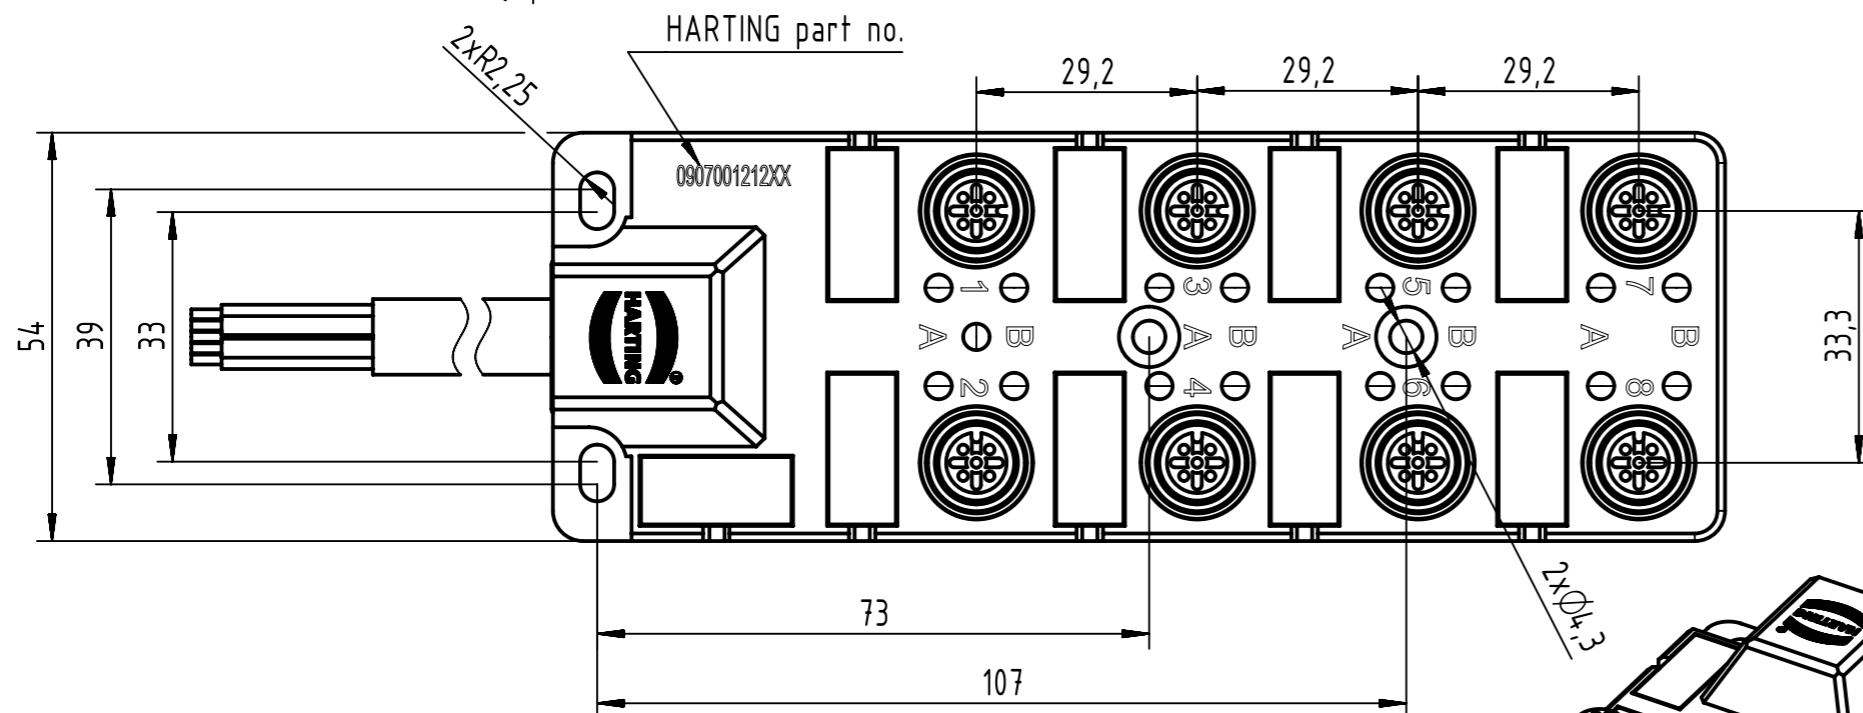

Loading plan

- Protection level: IP67
- Temperature range: -25°C ... +80°C

6	090700121250	PVC, 3x0.75mm ² + 8x0.34mm ² , black	10
5	090700121251		5
4	090700121253		2
3	090700121200	PUR, 3x0.75mm ² + 8x0.34mm ² , black	10
2	090700121201		5
1	090700121203		2
Cont. no	HARTING part no.	Type of cable	Dim. a[m]

	All rights reserved	Created by COSTEA Costea	Inspected by 402676 Gross	Standardisation MUNTEANV Muntean	Date 2020-04-14	State Final Release
	Department HCS - RO	Title har-SAB M12/8/4p		Doc-Key / ECM-Nr. 100831535/UGD/000/C 500000171204		
HARTING Customised Solutions D-32339 Espelkamp		Type TB	Number 0907001212XX		Rev. C	Page 1/1