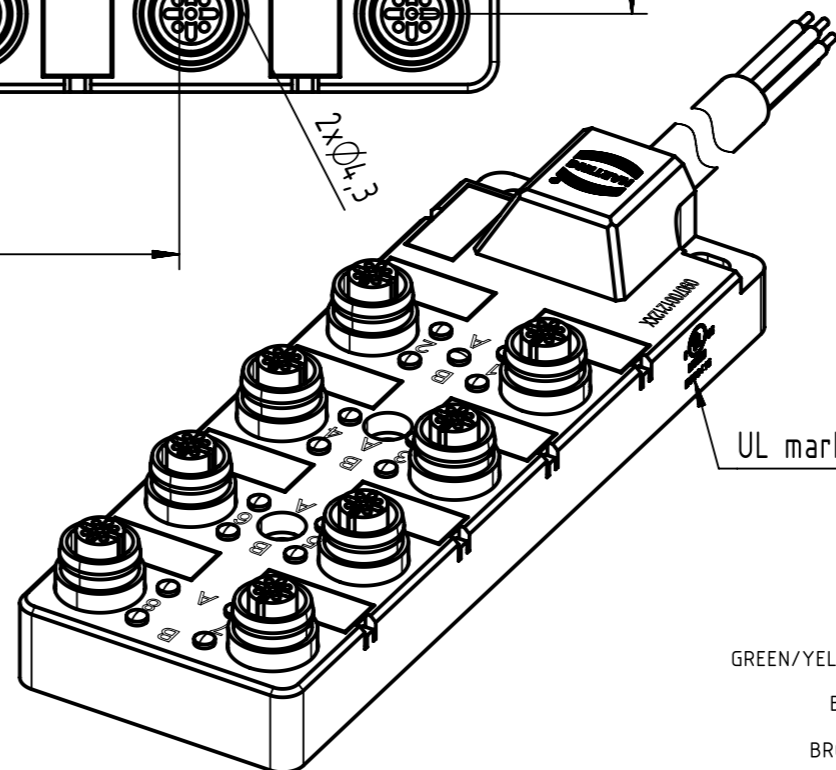

Loading plan

- Protection level: IP67
- Temperature range: -25°C ... +80°C

6	090700121250	PVC, 3x0.75mm ² + 8x0.34mm ² , black	10
5	090700121251		5
4	090700121253		2
3	090700121200	PUR, 3x0.75mm ² + 8x0.34mm ² , black	10
2	090700121201		5
1	090700121203		2
Cont. no	HARTING part no.	Type of cable	Dim. a[m]

	All rights reserved	Created by COSTEA Costea	Inspected by 402676 Gross	Standardisation MUNTEANV Muntean	Date 2020-04-14	State Final Release
	Department HCS - RO	Title har-SAB M12/8/4p		Doc-Key / ECM-Nr. 100831535/UGD/000/C 500000171204		
HARTING Customised Solutions D-32339 Espelkamp		Type TB	Number 0907001212XX		Rev. C	Page 1/1