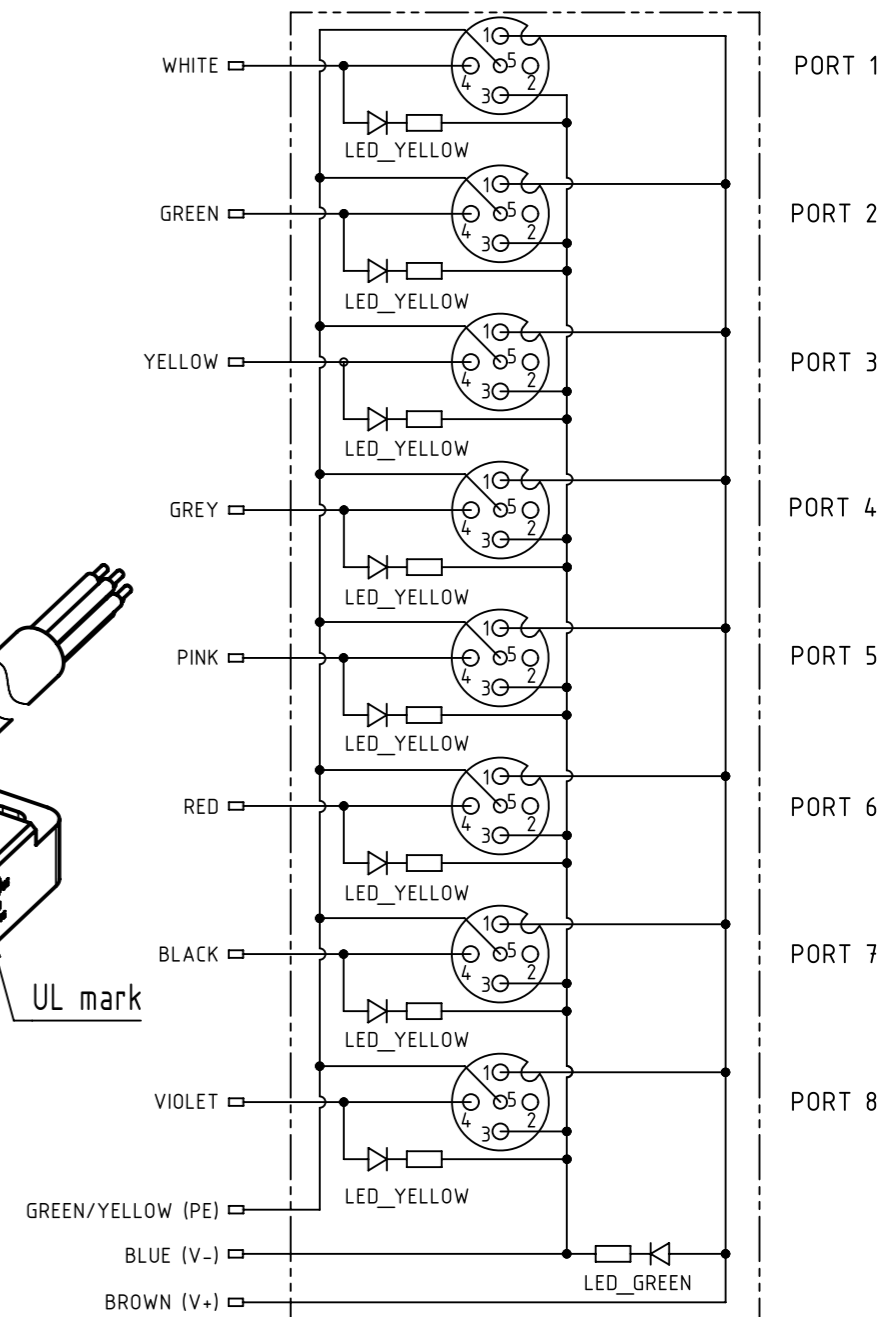

Loading plan

- Protection level: IP67
- Temperature range: -25°C ... +80°C

6	090700121250	PVC, 3x0.75mm ² + 8x0.34mm ² , black	10
5	090700121251		5
4	090700121253		2
3	090700121200	PUR, 3x0.75mm ² + 8x0.34mm ² , black	10
2	090700121201		5
1	090700121203		2
Cont. no	HARTING part no.	Type of cable	Dim. a[m]

	All rights reserved	Created by COSTEA Costea	Inspected by 402676 Gross	Standardisation MUNTEANV Muntean	Date 2020-04-14	State Final Release
	Department HCS - RO	Title har-SAB M12/8/4p		Doc-Key / ECM-Nr. 100831535/UGD/000/C 500000171204		
HARTING Customised Solutions D-32339 Espelkamp		Type TB	Number 0907001212XX		Rev. C	Page 1/1