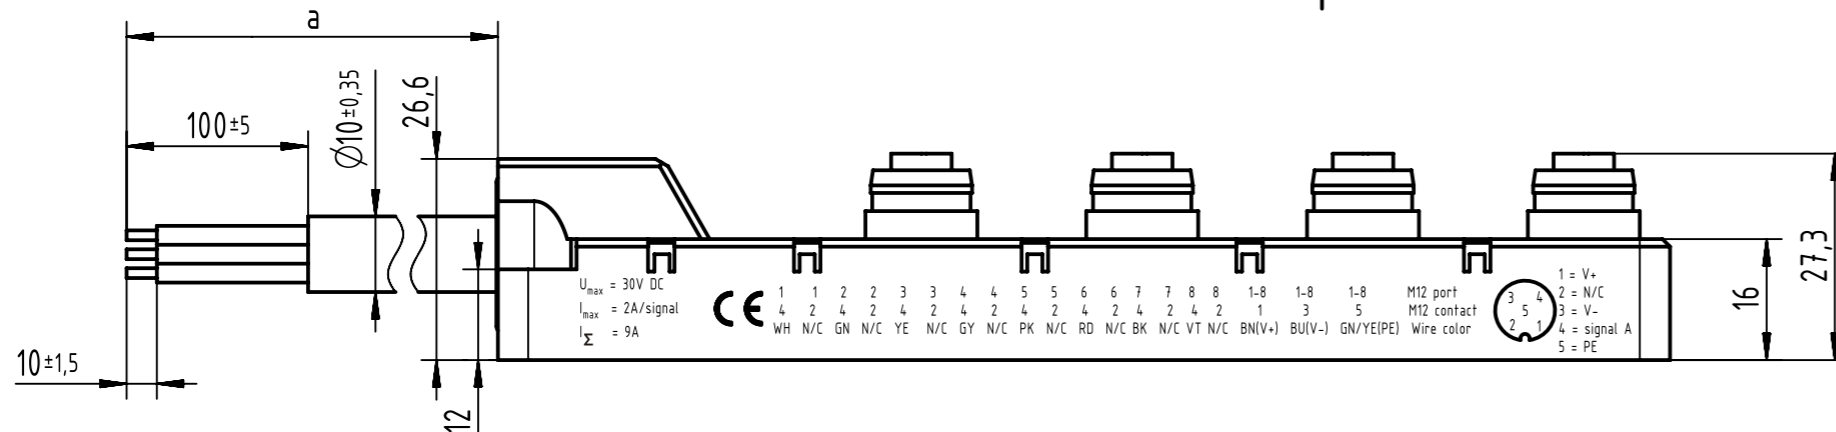

Loading plan

- Protection level: IP67
- Temperature range: -25°C ... +80°C

6	090700121250	PVC, 3x0.75mm ² + 8x0.34mm ² , black	10
5	090700121251		5
4	090700121253		2
3	090700121200	PUR, 3x0.75mm ² + 8x0.34mm ² , black	10
2	090700121201		5
1	090700121203		2
Cont. no	HARTING part no.	Type of cable	Dim. a[m]

	All rights reserved	Created by COSTEA Costea	Inspected by 402676 Gross	Standardisation MUNTEANV Muntean	Date 2020-04-14	State Final Release
	Department HCS - RO	Title har-SAB M12/8/4p		Doc-Key / ECM-Nr. 100831535/UGD/000/C 500000171204		
HARTING Customised Solutions D-32339 Espelkamp		Type TB	Number 0907001212XX		Rev. C	Page 1/1