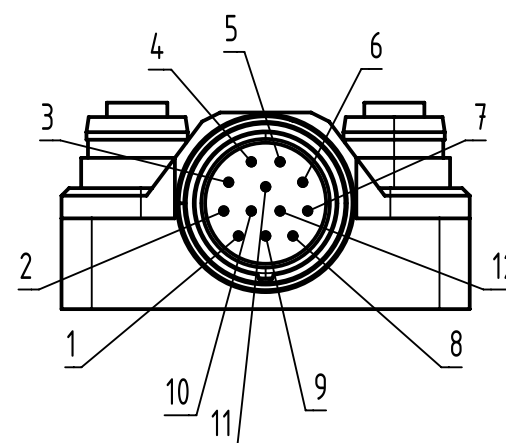

Loading plan

X
 male

- Protection level: IP67
 - Temperature range: -25°C ... +85°C

All Dimensions in mm		Tech. Character.		Free size tol.		According to production drawing	
All rights reserved		Created by COSTEA	Inspected by 402676 Gross	Standardisation MUNTEANV Muntean	Date 2020-04-14	State Final Release	
Department HCS - RO		Title har-SAB M12/6/4p M23/12p RA				Doc-Key / ECM-Nr. 100831533/UGD/000/C 500000171205	
HARTING Customised Solutions D-32339 Espelkamp		Type TB	Number 090700211201			Rev. C	Page 1/1