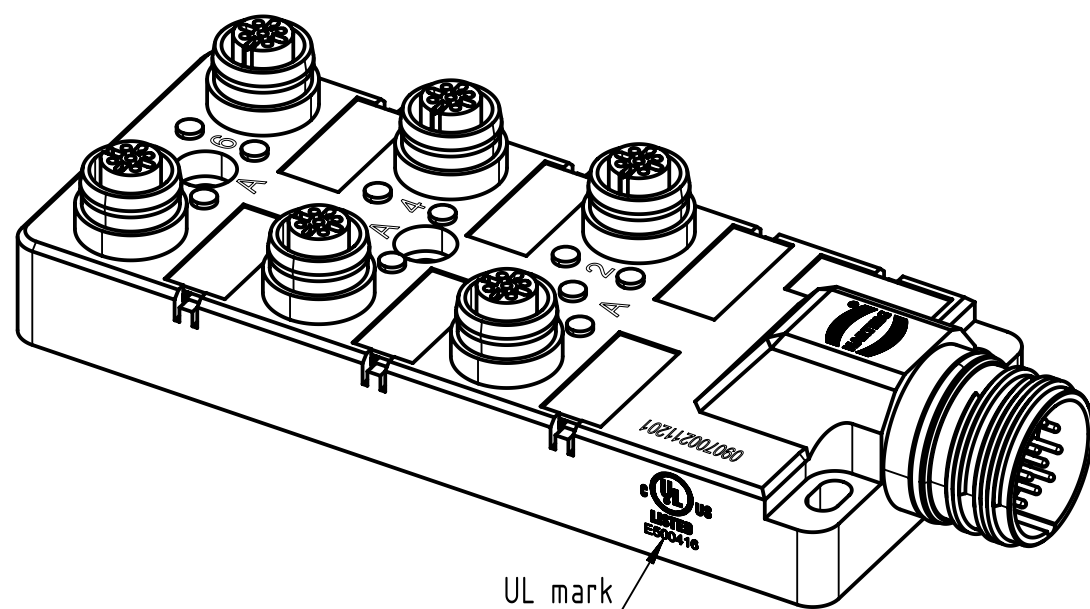

Loading plan

X
 male

- Protection level: IP67
 - Temperature range: -25°C ... +85°C

All Dimensions in mm		Tech. Character.		Free size tol.		According to production drawing	
All rights reserved		Created by COSTEA	Inspected by 402676 Gross	Standardisation MUNTEANV Muntean	Date 2020-04-14	State Final Release	
Department HCS - RO		Title har-SAB M12/6/4p M23/12p RA				Doc-Key / ECM-Nr. 100831533/UGD/000/C 500000171205	
HARTING Customised Solutions D-32339 Espelkamp		Type TB	Number 090700211201			Rev. C	Page 1/1