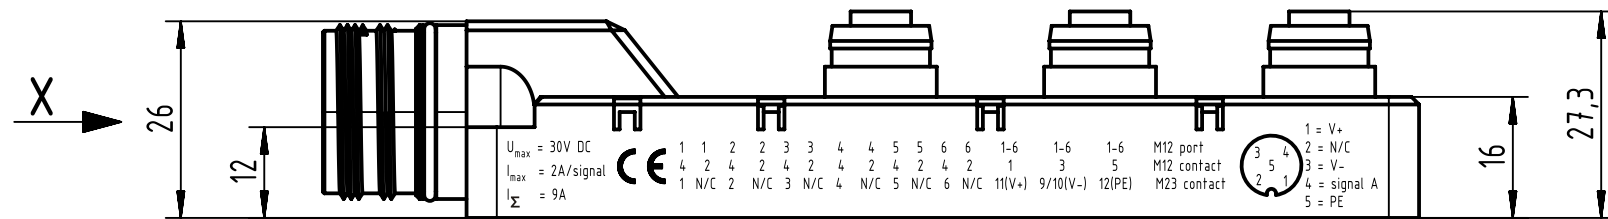

Loading plan

X
 male

- Protection level: IP67
 - Temperature range: -25°C ... +85°C

All Dimensions in mm		Tech. Character.		Free size tol.		According to production drawing	
All rights reserved		Created by COSTEA	Inspected by 402676 Gross	Standardisation MUNTEANV Muntean	Date 2020-04-14	State Final Release	
Department HCS - RO		Title har-SAB M12/6/4p M23/12p RA				Doc-Key / ECM-Nr. 100831533/UGD/000/C 500000171205	
HARTING Customised Solutions D-32339 Espelkamp		Type TB	Number 090700211201			Rev. C	Page 1/1