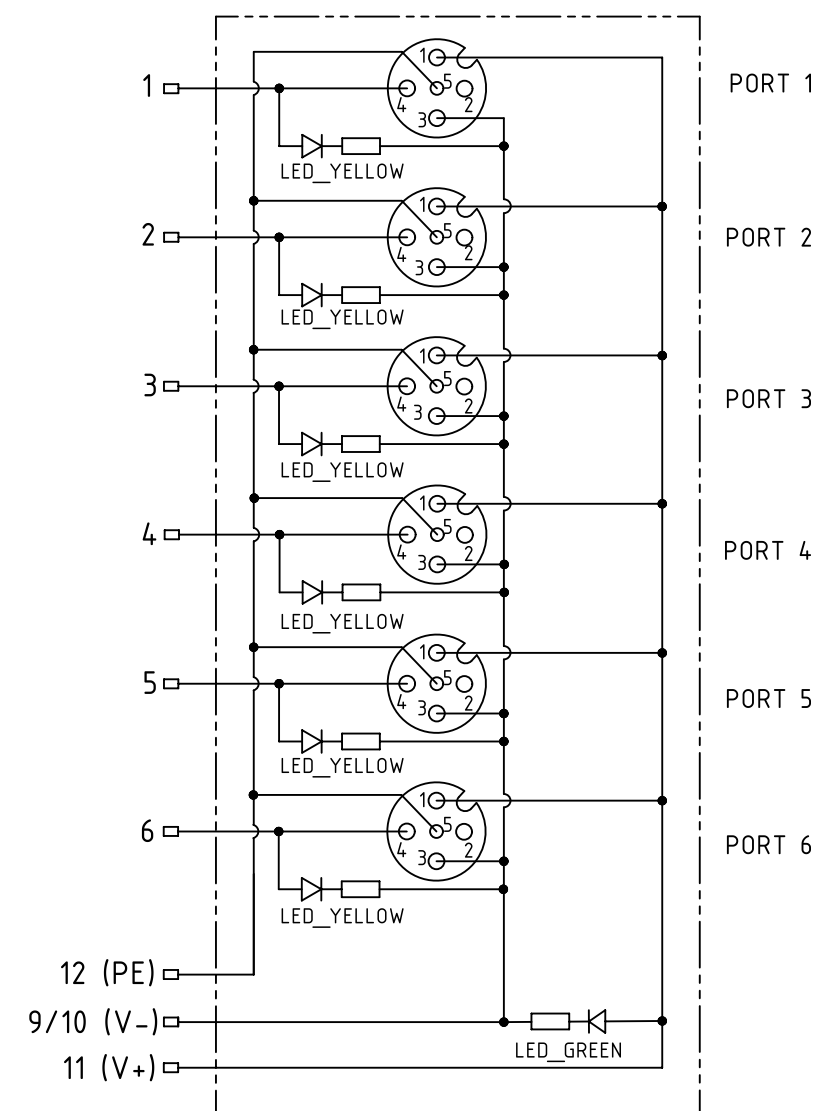

Loading plan

X
 male

- Protection level: IP67
 - Temperature range: -25°C ... +85°C

All Dimensions in mm		Tech. Character.		Free size tol.		According to production drawing	
All rights reserved		Created by COSTEA	Inspected by 402676 Gross	Standardisation MUNTEANV Muntean	Date 2020-04-14	State Final Release	
Department HCS - RO		Title har-SAB M12/6/4p M23/12p RA				Doc-Key / ECM-Nr. 100831533/UGD/000/C 500000171205	
HARTING Customised Solutions D-32339 Espelkamp		Type TB	Number 090700211201			Rev. C	Page 1/1