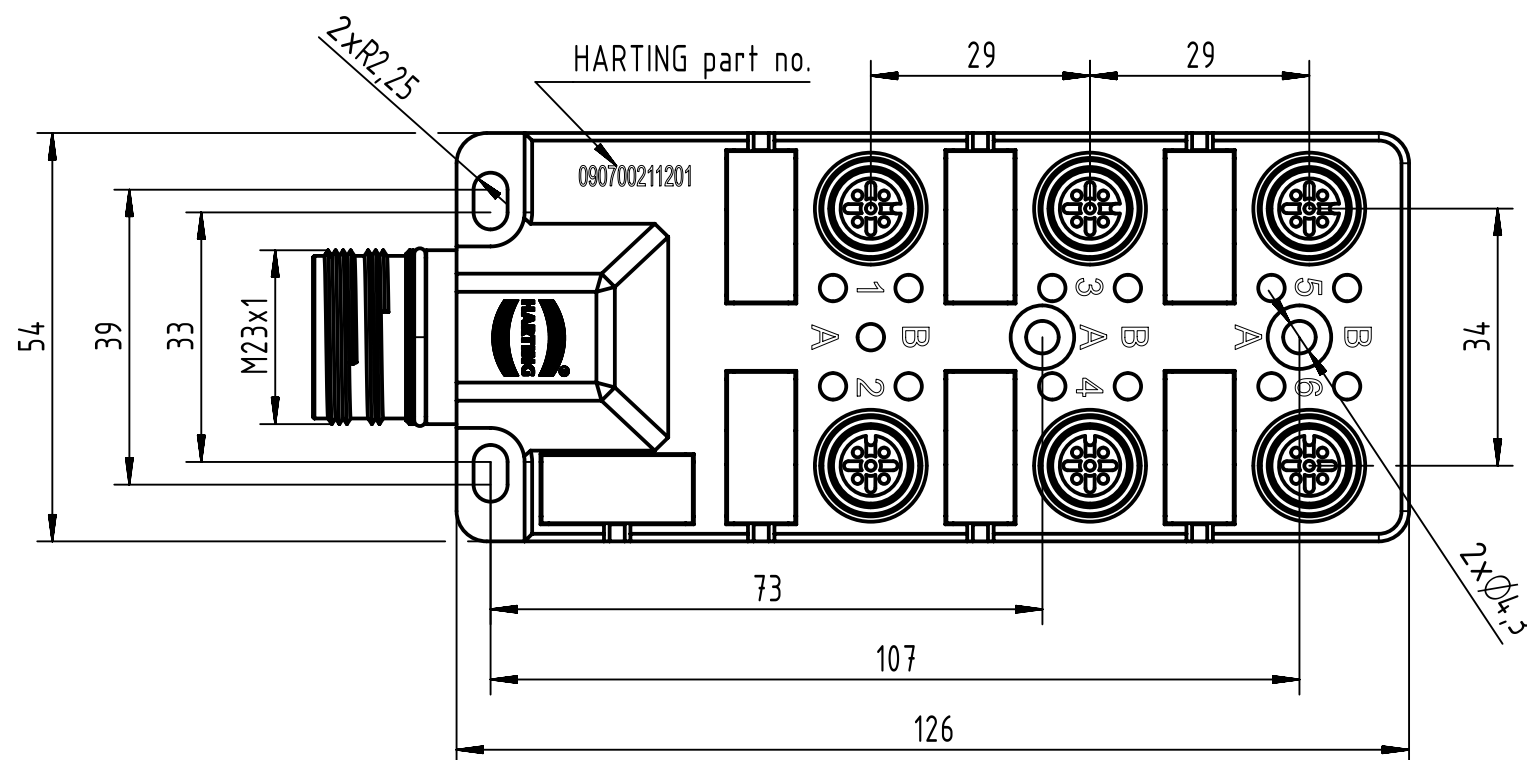

Loading plan

X
 male

- Protection level: IP67
 - Temperature range: -25°C ... +85°C

All Dimensions in mm		Tech. Character.		Free size tol.		According to production drawing	
All rights reserved		Created by COSTEA	Inspected by 402676 Gross	Standardisation MUNTEANV Muntean	Date 2020-04-14	State Final Release	
Department HCS - RO		Title har-SAB M12/6/4p M23/12p RA				Doc-Key / ECM-Nr. 100831533/UGD/000/C 500000171205	
HARTING Customised Solutions D-32339 Espelkamp		Type TB	Number 090700211201			Rev. C	Page 1/1