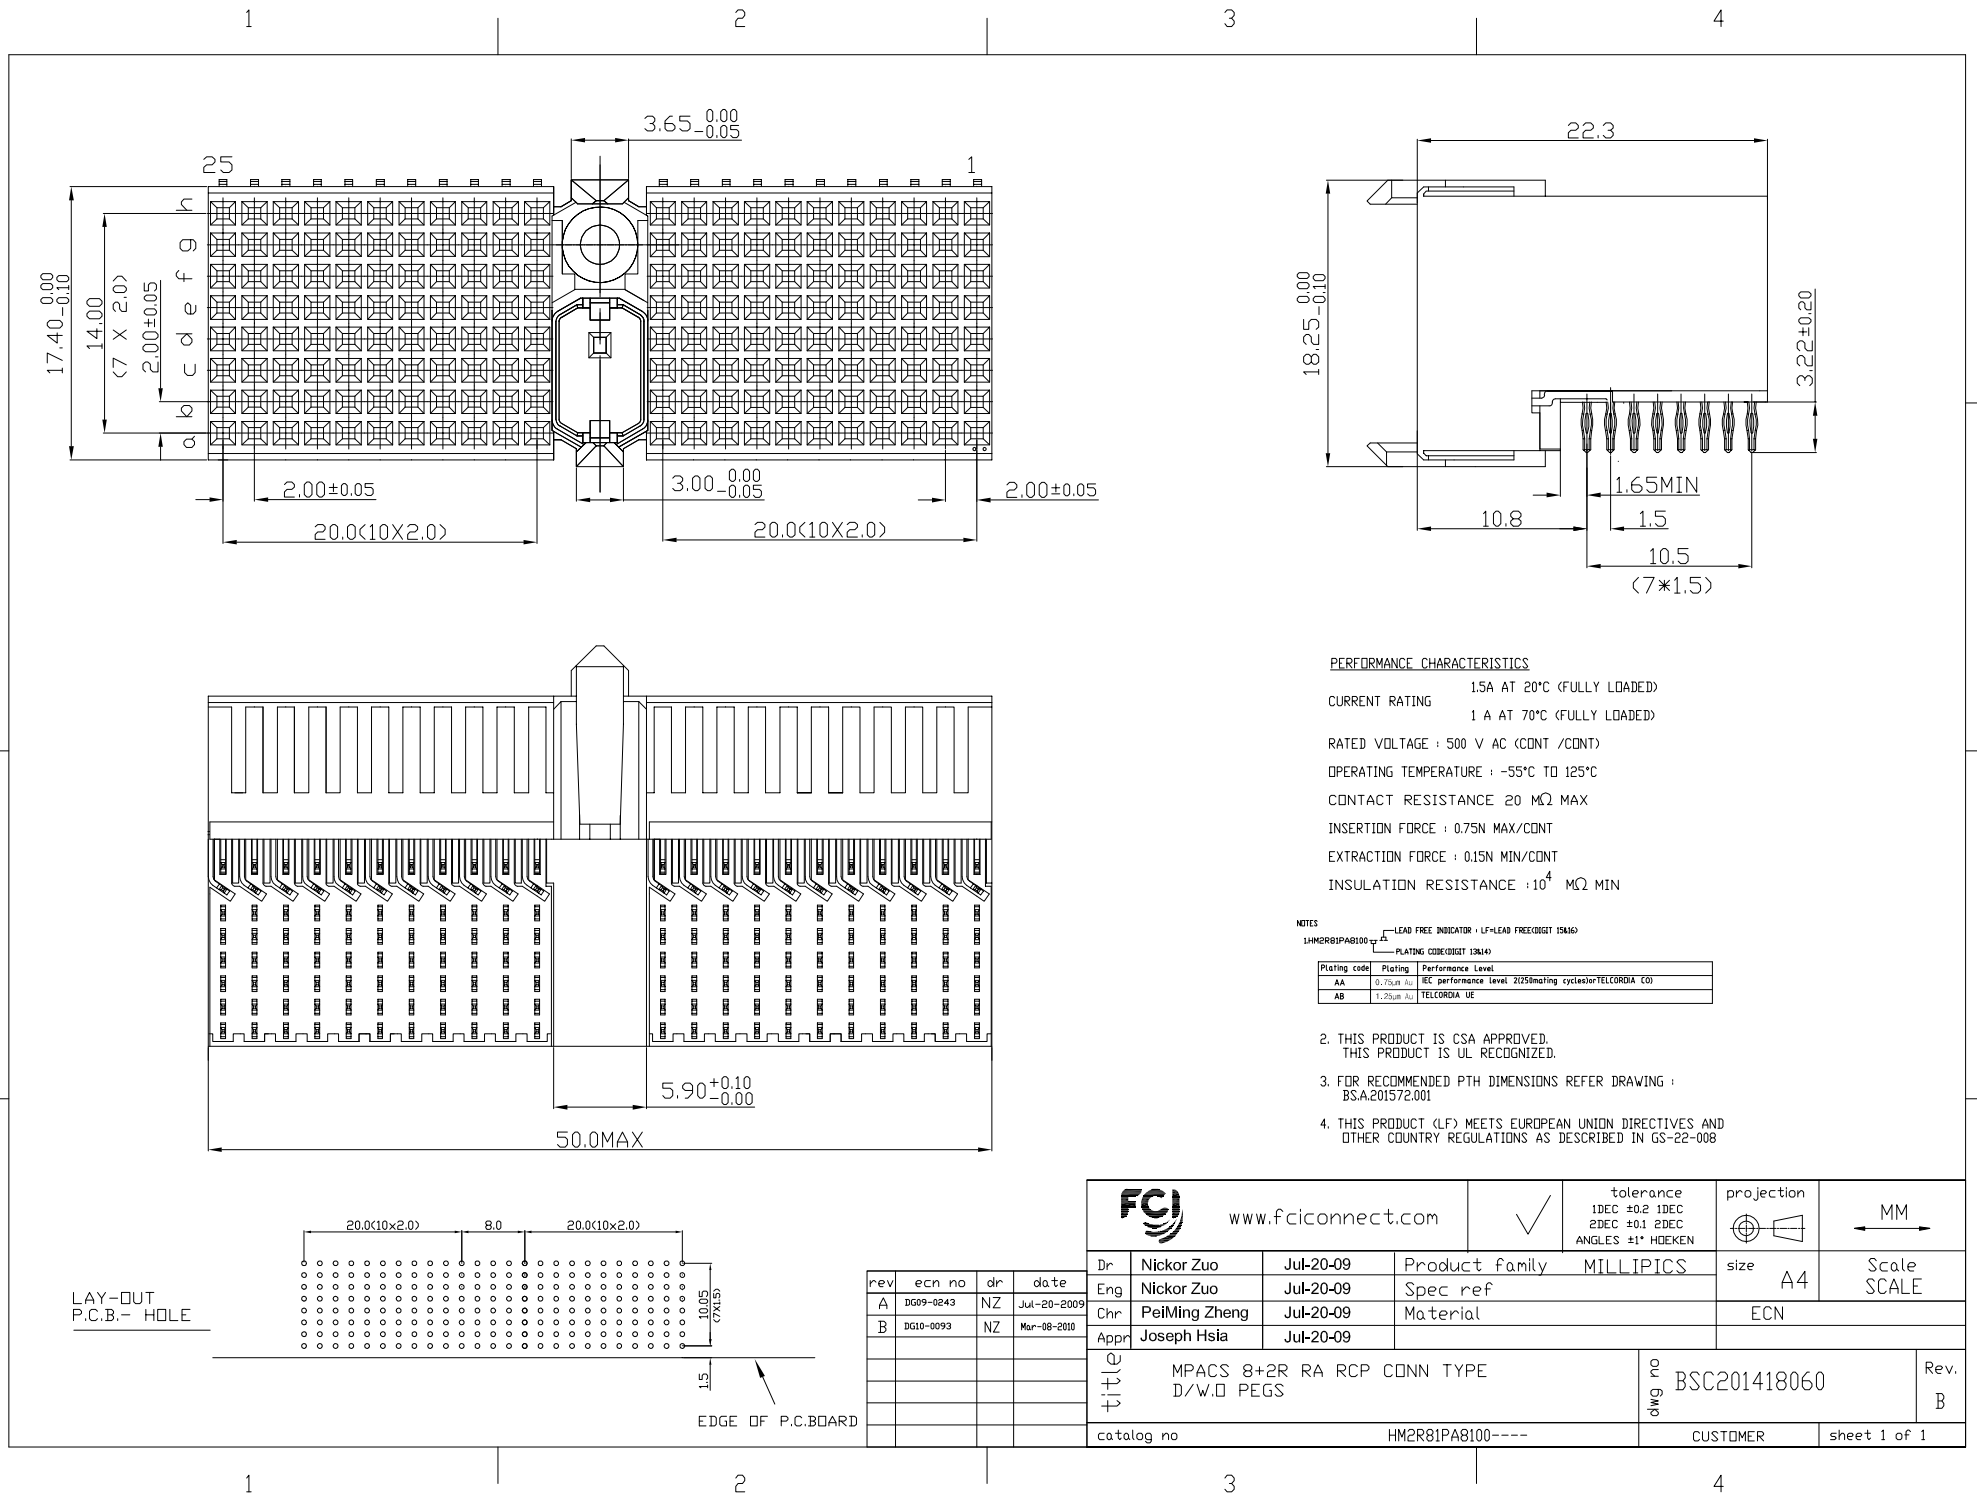

Tous droits strictement reserves. Reproduction ou communication a des tiers interdite sous quelque forme que ce soit sans autorisation ecrite du proprietaire. Propriete de c FCI. Droits de reproduction FCI.

All rights strictly reserved. Reproduction or issue to third parties in any form whatever is not permitted without written authority from the proprietor. Property of FCI. Copyright FCI.

rev	ecn no	dr	date
A	DG09-0243	NZ	Jul-20-2009
B	DG10-0093	NZ	Mar-08-2010

		www.fciconnect.com		tolerance 1DEC +0.2 1DEC 2DEC +0.1 2DEC ANGLES ±1° HD/CKEN	projection 	MM	
Dr	Nickor Zuo	Jul-20-09	Product family	MILLIPICS	size	A4	
Eng	Nickor Zuo	Jul-20-09	Spec ref		Scale	SCALE	
Chr	PeiMing Zheng	Jul-20-09	Material		ECN		
Appr	Joseph Hsia	Jul-20-09					
title MPACS 8+2R RA RCP CONN TYPE D/W/O PEGS					dwg no	BSC201418060	
catalog no					HM2R81PA8100----	Rev.	B
					CUSTOMER	sheet 1 of 1