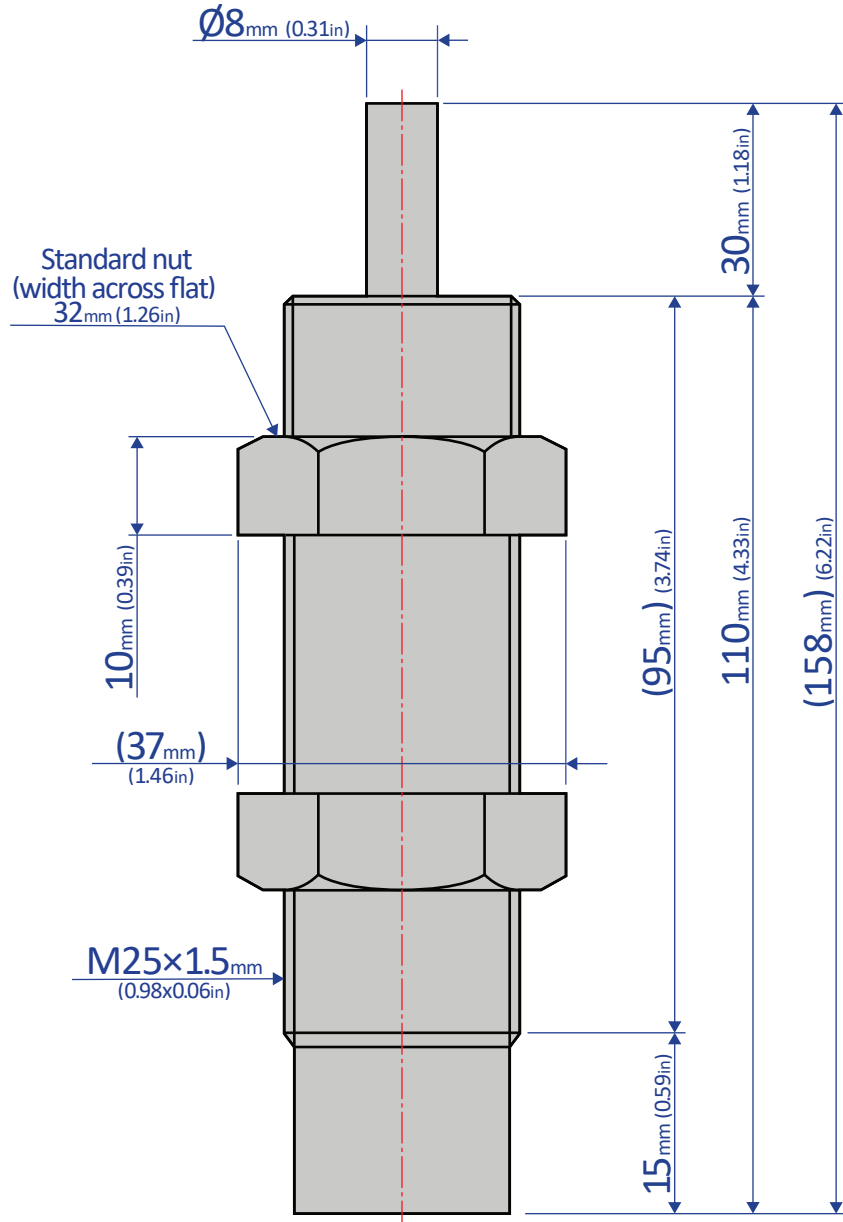

FK-2530H-S

SHOCK ABSORBER - FIXED

Bansbach
easylift[®]

50 West Drive • Melbourne, Florida 32904
(321) 253-1999 • www.easylift.com • www.damper.net