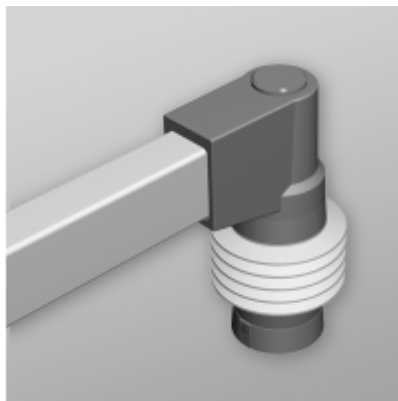

# Tara Plus Tilt Elbow Coupling *TPSSTEC Series*

- Attaches to enclosure.
- Accepts 60x40mm rectangular tube parallel to enclosure top/bottom.
- Die-cast Aluminum G Al Si 12.
- Rotates 300°.
- Features an adjustable tilt. mechanism up to 35°.