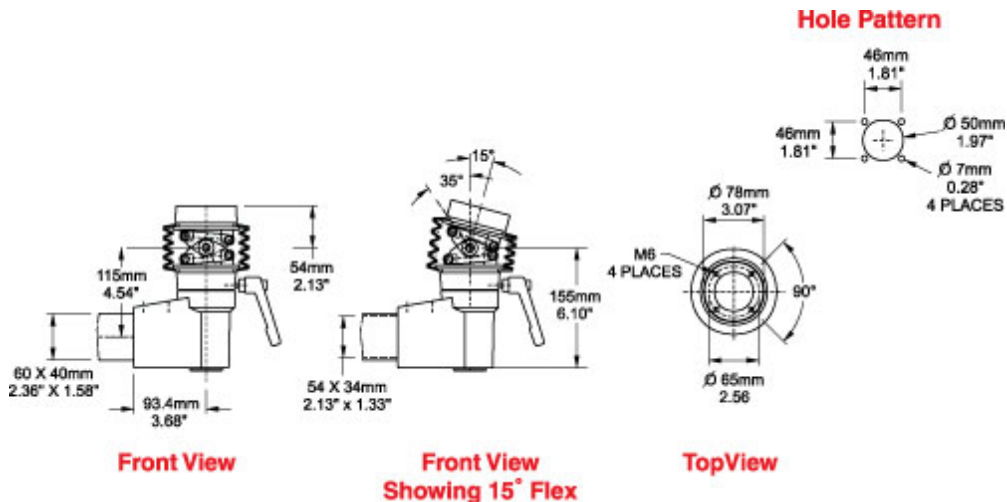

# Tara Plus Tilt Elbow Coupling *TPSSTEC Series*

- Attaches to enclosure.
- Accepts 60x40mm rectangular tube parallel to enclosure top/bottom.
- Die-cast Aluminum G Al Si 12.
- Rotates 300°.
- Features an adjustable tilt. mechanism up to 35°.