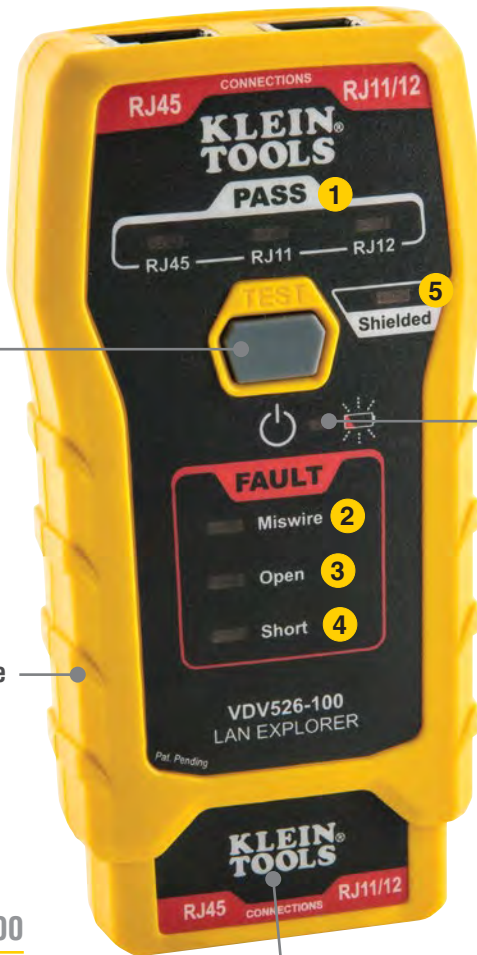


VOICE DATA VIDEO

LAN EXPLORER™ DATA CABLE TESTER

Simple tester with instant LED responses and easy-to-understand results

Tests **voice and data** cables!

LAN EXPLORER™ DATA CABLE TESTER

Tests RJ11, RJ12 and RJ45 terminated voice and data cables for miswires, open faults, short faults and shielding with this simple, compact tester. Fast LED responses indicate cable status (Pass/Fail).
Fast LED responses indicate cable status (Pass/Fail).

Auto Power-Off
feature to conserve
battery life

Single
Button
Testing

Low Battery
Indicator

Fast LED responses
Indicates cable status

- 1** Pass
- 2** Miswire
- 3** Open-Fault
- 4** Short-Fault
- 5** Shielded

Compact size
easily fits in
your pocket

Test remote stores
securely in tester body

VDV526-100

Cat. No.	UPC	Description	Cable Types	Connector Type	Display
VDV526-100	69224-6	LAN Explorer™ Data Cable Tester	CAT3, CAT5e, CAT6/6A	RJ11, RJ12, RJ45	LED
VDV999-150	58325-4	Replacement Remote for LAN Explorer			—