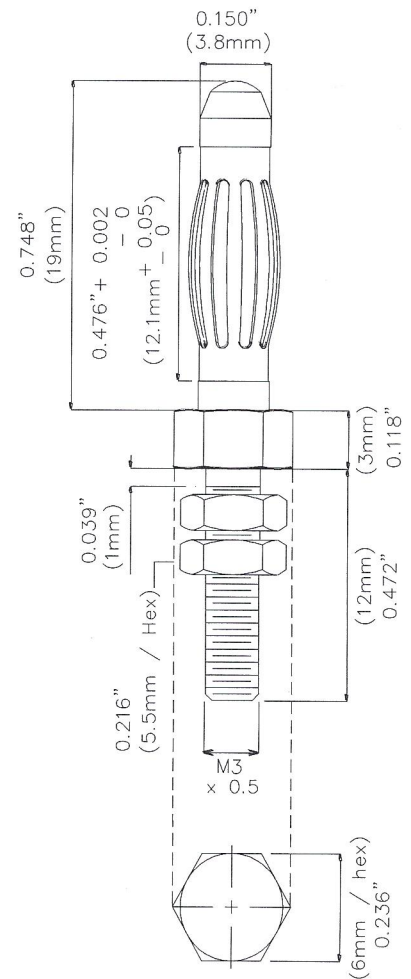

MUELLER®

MODEL: BU-P72918

Banana Plug with M3 Stud

Mates with any standard 4mm Banana jack
Packaged (10 per Bag)

MATERIALS:

Connector – Nickel Plated Brass

RATING:

Current: 36 Amps

Voltage: Hands free testing to 5000 VMRS Max.