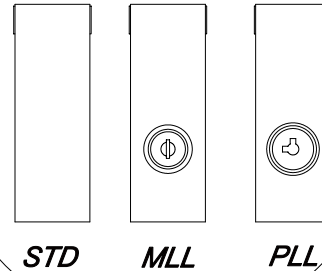

Options for latches

Note:
Must be specified at
time of order.

Note:
Max. usable inside dimensions are
9.500" X 7.260" X 3.980"
Recommended table size is:
1.500" X 2.625"