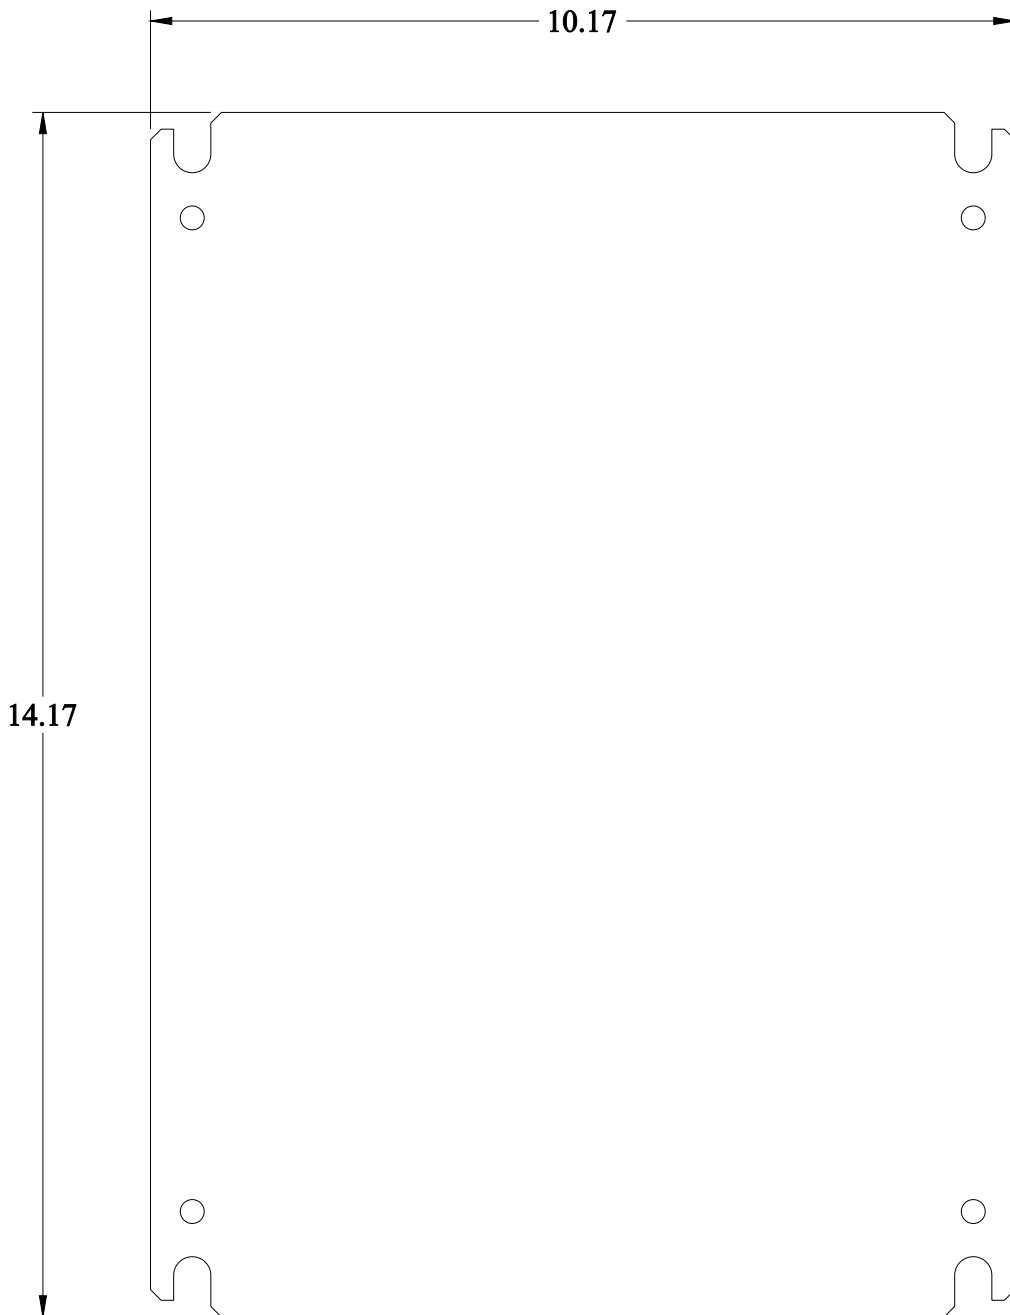

# PART No. EPG1612

for more information visit

[www.hammfg.com](http://www.hammfg.com)

Data subject to change without notice

Isometric drawing Not to Scale

## TOP VIEW

## FRONT VIEW

## SIDE VIEW