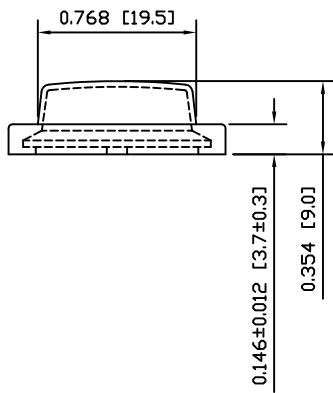

SPECIFICATIONS

FITS:
RR1 Series
RR8 Series

APPROVALS:

RoHS
COMPLIANT

MATERIALS

CAP:
Polyvinyl Chloride (PVC)

COLORS

CAP:
Clear

EXPLODED VIEW

ASSEMBLED VIEW

0.035±0.012 [0.9±0.3]

ACC-P03			
DIMENSIONS INCHES [MILLIMETERS]		TITLE	
GENERAL TOLERANCES ±0.020 [±0.5] / ±1'		ITEM NUMBER	
SCALE DRAWING NOT TO SCALE	PROJECTION 	DATE NOVEMBER 4, 2010	REVISION A
INITIAL RELEASE DESCRIPTION	19412 POR	10/11/04 DATE	CAB DRAWN BY
1	2	3	4