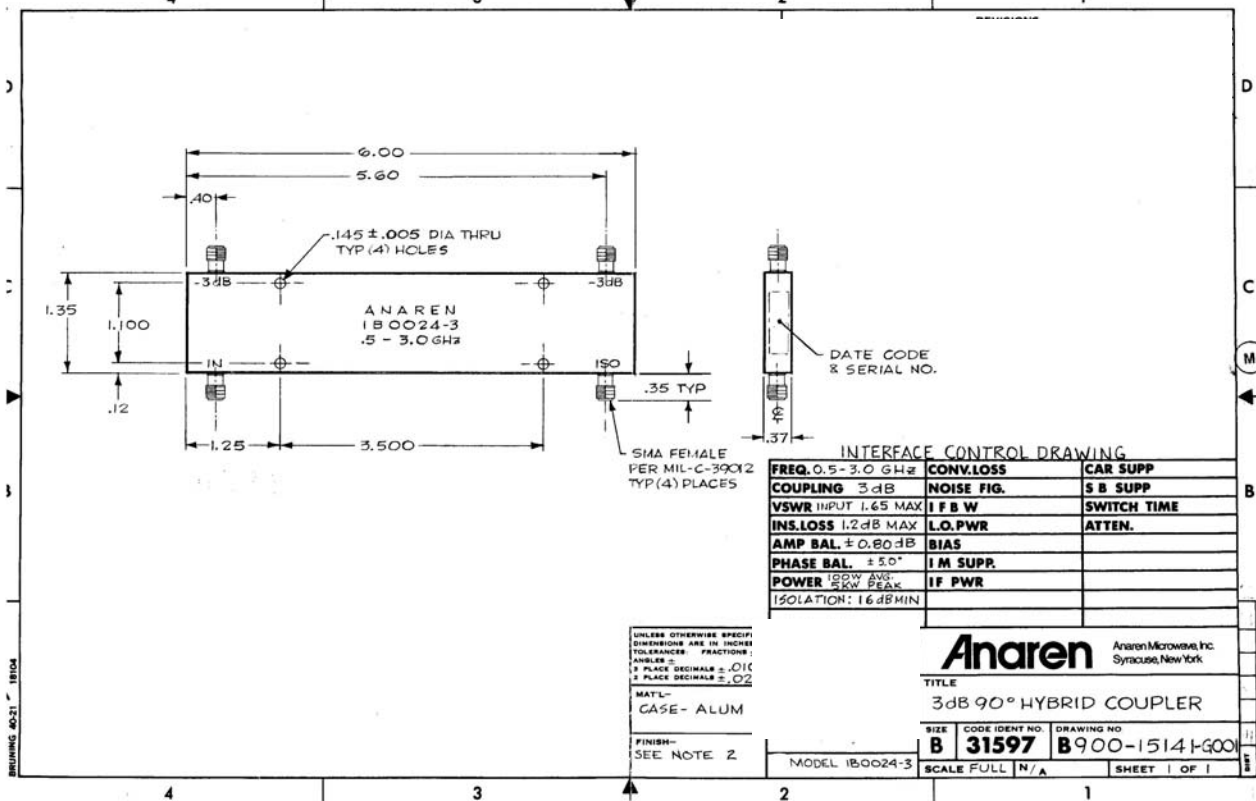

Hybrid Couplers 3 dB, 90°

Applications

- Balanced Mixers
- Antenna Feed Networks
- Phasing Networks
- Dividers/Combiners

Features

- Military Grade
- 0.5 – 3.0 GHz
- 2-Way power Split
- Quadrature
- Connectors Per MIL-C-39012
- Rugged Aluminum Housing
- Low VSWR
- Meets MIL-E-5400 Class 3 Requirements

Outline Drawing

Electrical and Mechanical Specifications subject to change without notice.

Typical Test Data Plots

USA/Canada: (315) 432-8909
 Toll Free: (800) 411-6596
 Europe: +44 2392-232392

Typical Test Data Plots