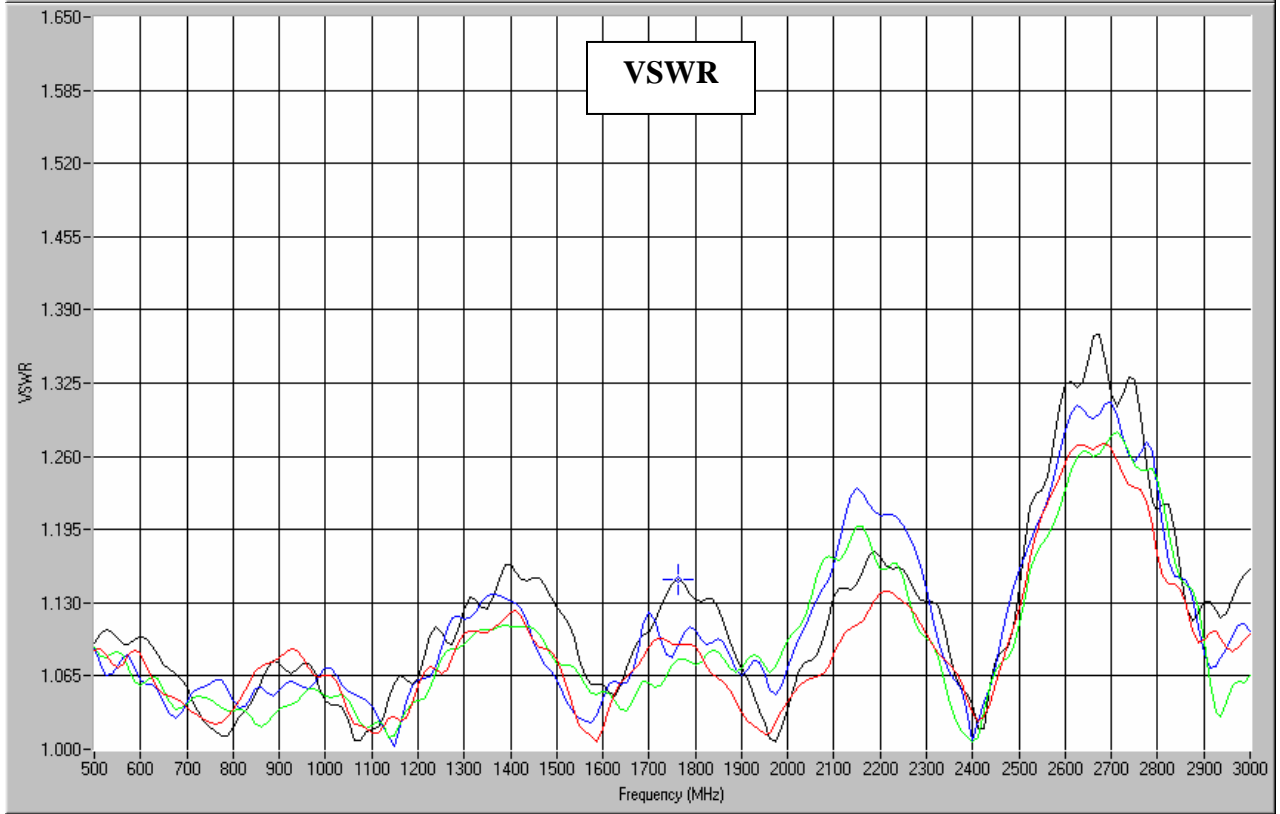

Hybrid Couplers 3 dB, 90°

Applications

- Balanced Mixers
- Antenna Feed Networks
- Phasing Networks
- Dividers/Combiners

Features

- Military Grade
- 0.5 – 3.0 GHz
- 2-Way power Split
- Quadrature
- Connectors Per MIL-C-39012
- Rugged Aluminum Housing
- Low VSWR
- Meets MIL-E-5400 Class 3 Requirements

Outline Drawing

Electrical and Mechanical Specifications subject to change without notice.

Typical Test Data Plots

USA/Canada: (315) 432-8909
 Toll Free: (800) 411-6596
 Europe: +44 2392-232392

Typical Test Data Plots