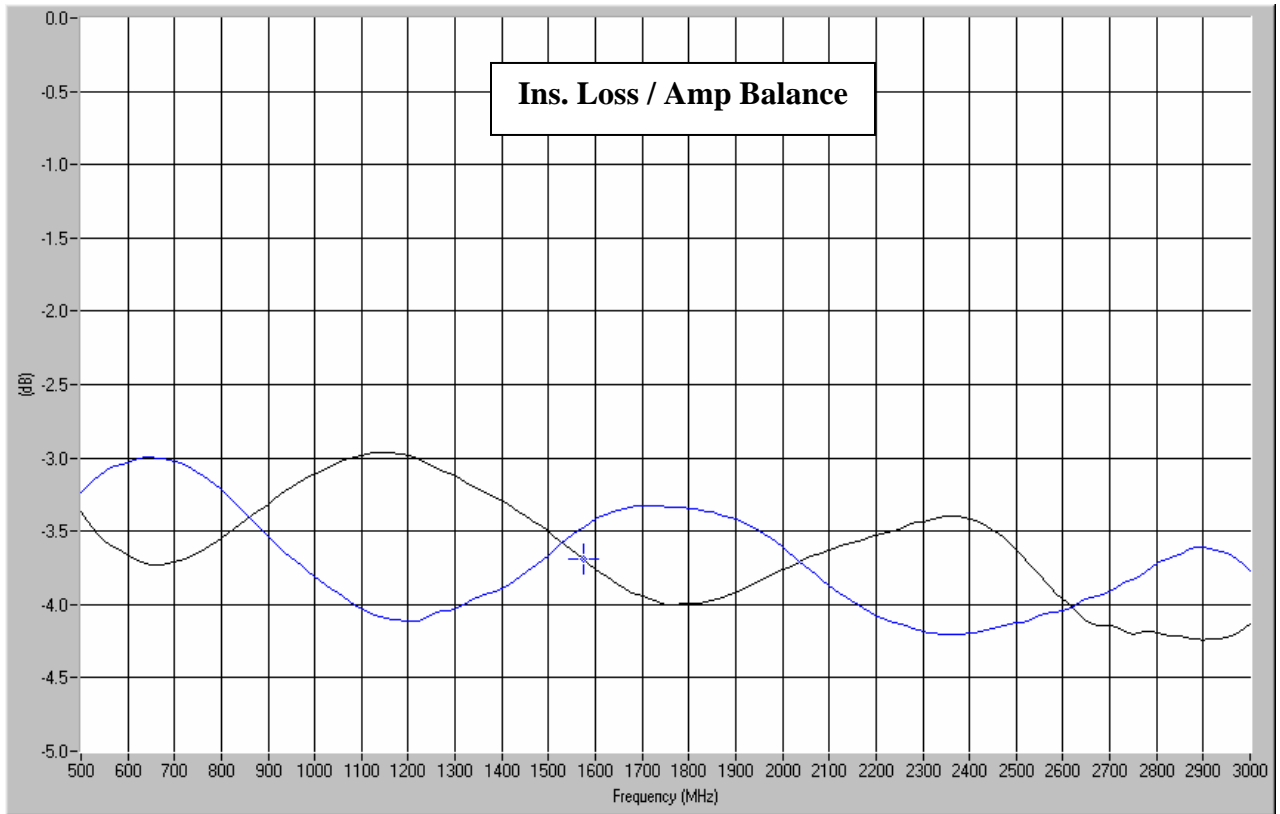

Hybrid Couplers 3 dB, 90°

Applications

- Balanced Mixers
- Antenna Feed Networks
- Phasing Networks
- Dividers/Combiners

Features

- Military Grade
- 0.5 – 3.0 GHz
- 2-Way power Split
- Quadrature
- Connectors Per MIL-C-39012
- Rugged Aluminum Housing
- Low VSWR
- Meets MIL-E-5400 Class 3 Requirements

Outline Drawing

Electrical and Mechanical Specifications subject to change without notice.

Typical Test Data Plots

USA/Canada: (315) 432-8909
 Toll Free: (800) 411-6596
 Europe: +44 2392-232392

Typical Test Data Plots