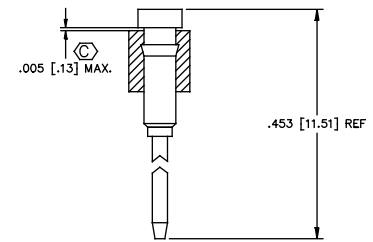

FIG 27
(SEE FIG. 19 FOR OVERALL LENGTH)
TERMINAL STYLE -N
T-1R5-1-X

AVAILABLE ONLY AS A COMPONENT
OF CSP/25 CABLE ASSEMBLIES