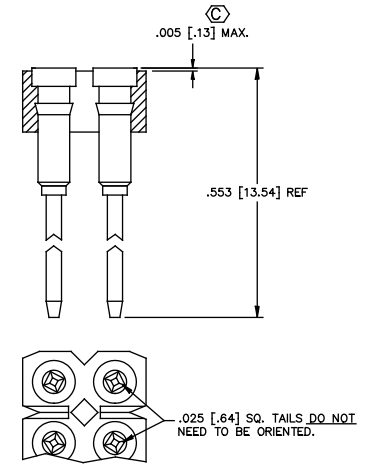

FIG 24
TERMINAL STYLE -L-2
S-1W1-2-X