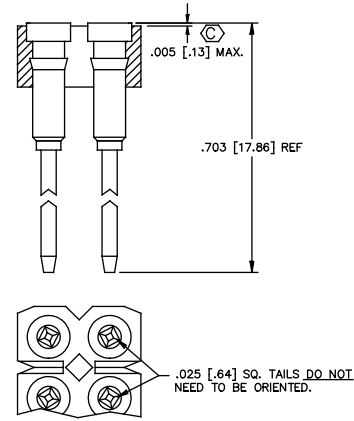

FIG 23
TERMINAL STYLE -L-1
S-1W1-1-X