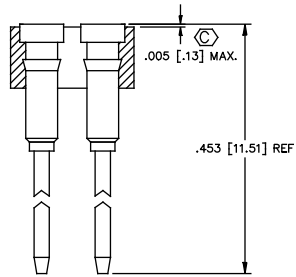

FIG 21
TERMINAL STYLE -J
S-1P1-X

FIG 23
TERMINAL STYLE -L-1
S-1W1-1-X

FIG 24
TERMINAL STYLE -L-2
S-1W1-2-X

FIG 27
(SEE FIG. 19 FOR OVERALL LENGTH)
TERMINAL STYLE -N
T-1R5-1-X

AVAILABLE ONLY AS A COMPONENT
OF CSP/25 CABLE ASSEMBLIES