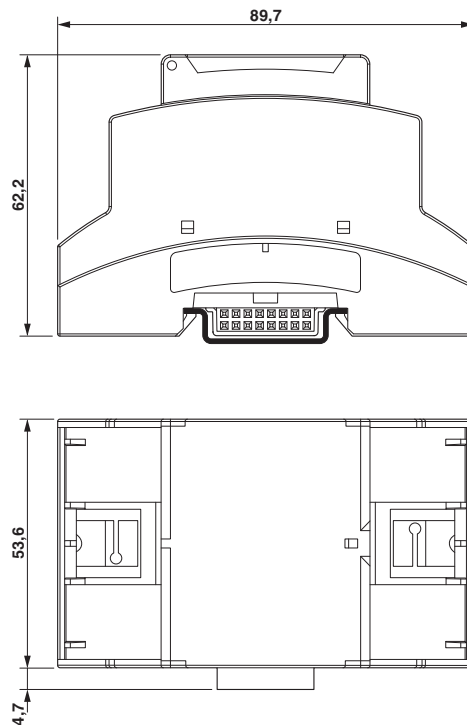

Upper part for installation housing BC, width: 53.6 mm, wiring space depth: 22 mm

Key commercial data

Packing unit	1 PCE
Weight per Piece (excluding packing)	25.54 GRM
Custom tariff number	85472000
Country of origin	Germany

Technical data

General

Housing type	Installation component housing
Housing material	polycarbonate
Color	light gray

Dimensions

Constructional height	62.2 mm
Width	53.6 mm

Technical data

Inflammability class according to UL 94	V0
---	----

Approvals

UL Recognized / GOST / GOST

Ex Approvals

Approvals submitted

Approval details

UL Recognized 

Upper part of housing - BC 53,6 OT U22 KMGY - 2896429

Approvals

GOST

GOST

Drawings

Dimensioned drawing

The dimensional drawing shows the item along with the lower part of the housing (terminal installation depth 22.35 mm) and the housing cover