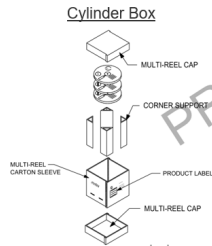

Before Change

- Packaging standards will move to either cylinder boxes or 4-reel cartons
- An updated packaging drawing can be provided upon request for more detail

4-Reel Box

After Change

Overview

- Packaging standard for reeled parts will be harmonized out of all packaging locations
- Parts will be either put in cylinder packaging (13 or 26 reels per box) or in a 4-reel box
 - This will be a running change; old packaging standards will be sold until inventories have run out
 - This means there may be a period of time after the stated implementation date that old packaging standards and DU will be sold