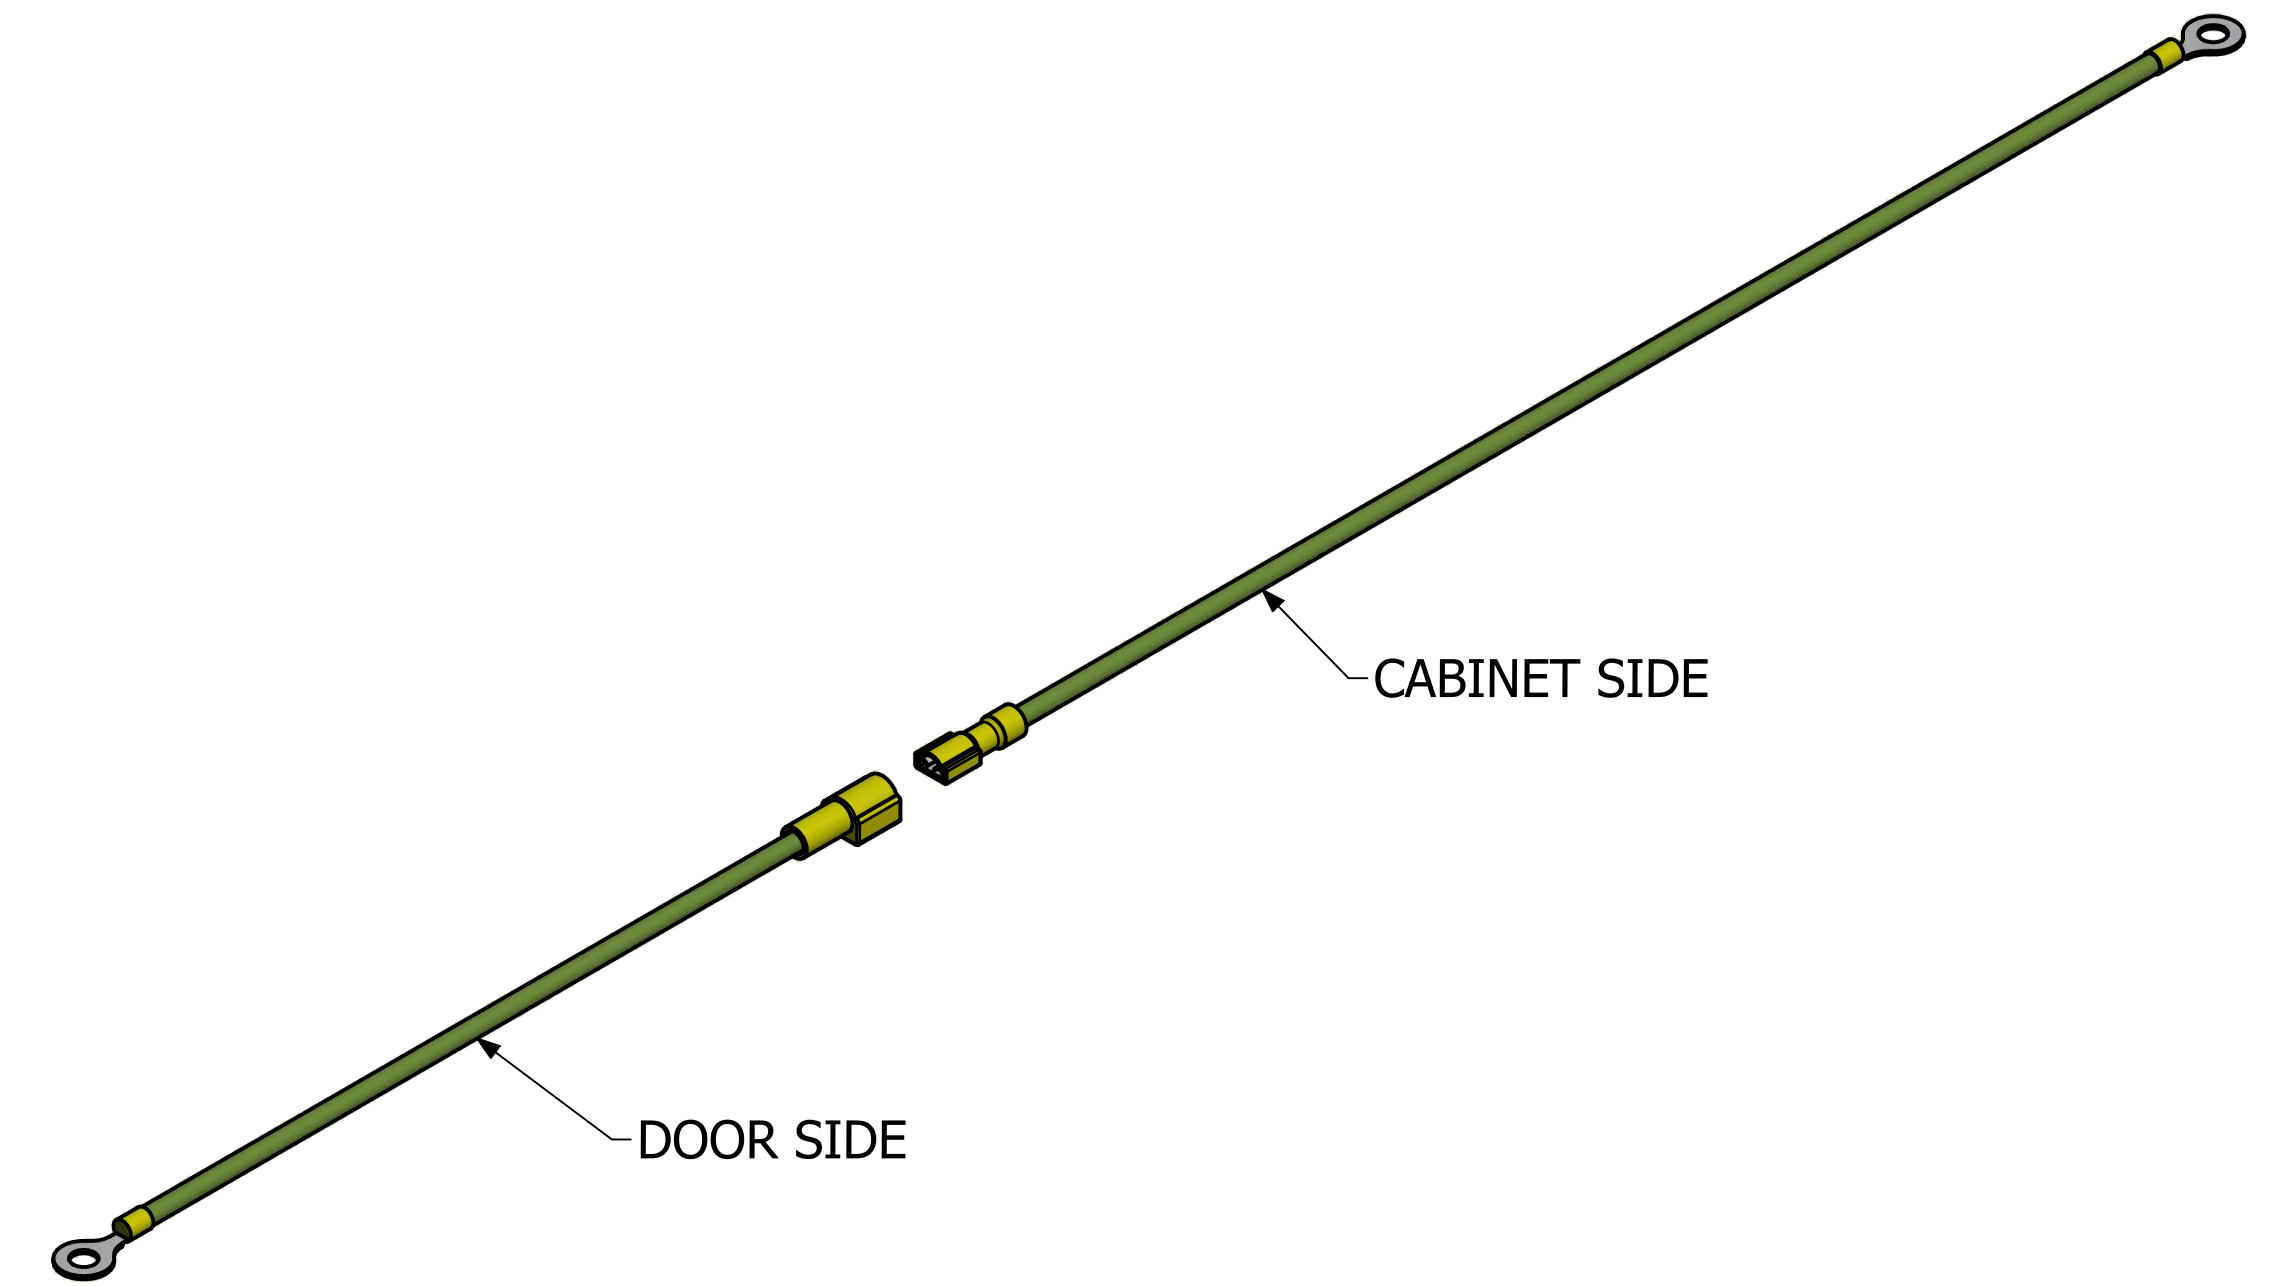

GROUND CABLE CONNECTED

GROUND CABLE DISCONNECTED

FEMALE END

MALE END

ISOMETRIC VIEW

GRDKIT05	
Cable - #10 TC TEW Green/Yellow	
Terminals - 10 GA Ring Terminal for 1/4" & #10 Stud	
Hardware	
2 - #10-32 x 3/4" Screws	
2 - #10-32 Locking Nuts	
2 - #10 Locktooth Washers	
2 - #10 Flat Washer	
2 - 1/4"-20 x 1/2" Screws	
2 - 1/4"-20 Locking Nuts	
2 - 1/4" Locktooth Washers	
2 - 1/4" Flat Washers	