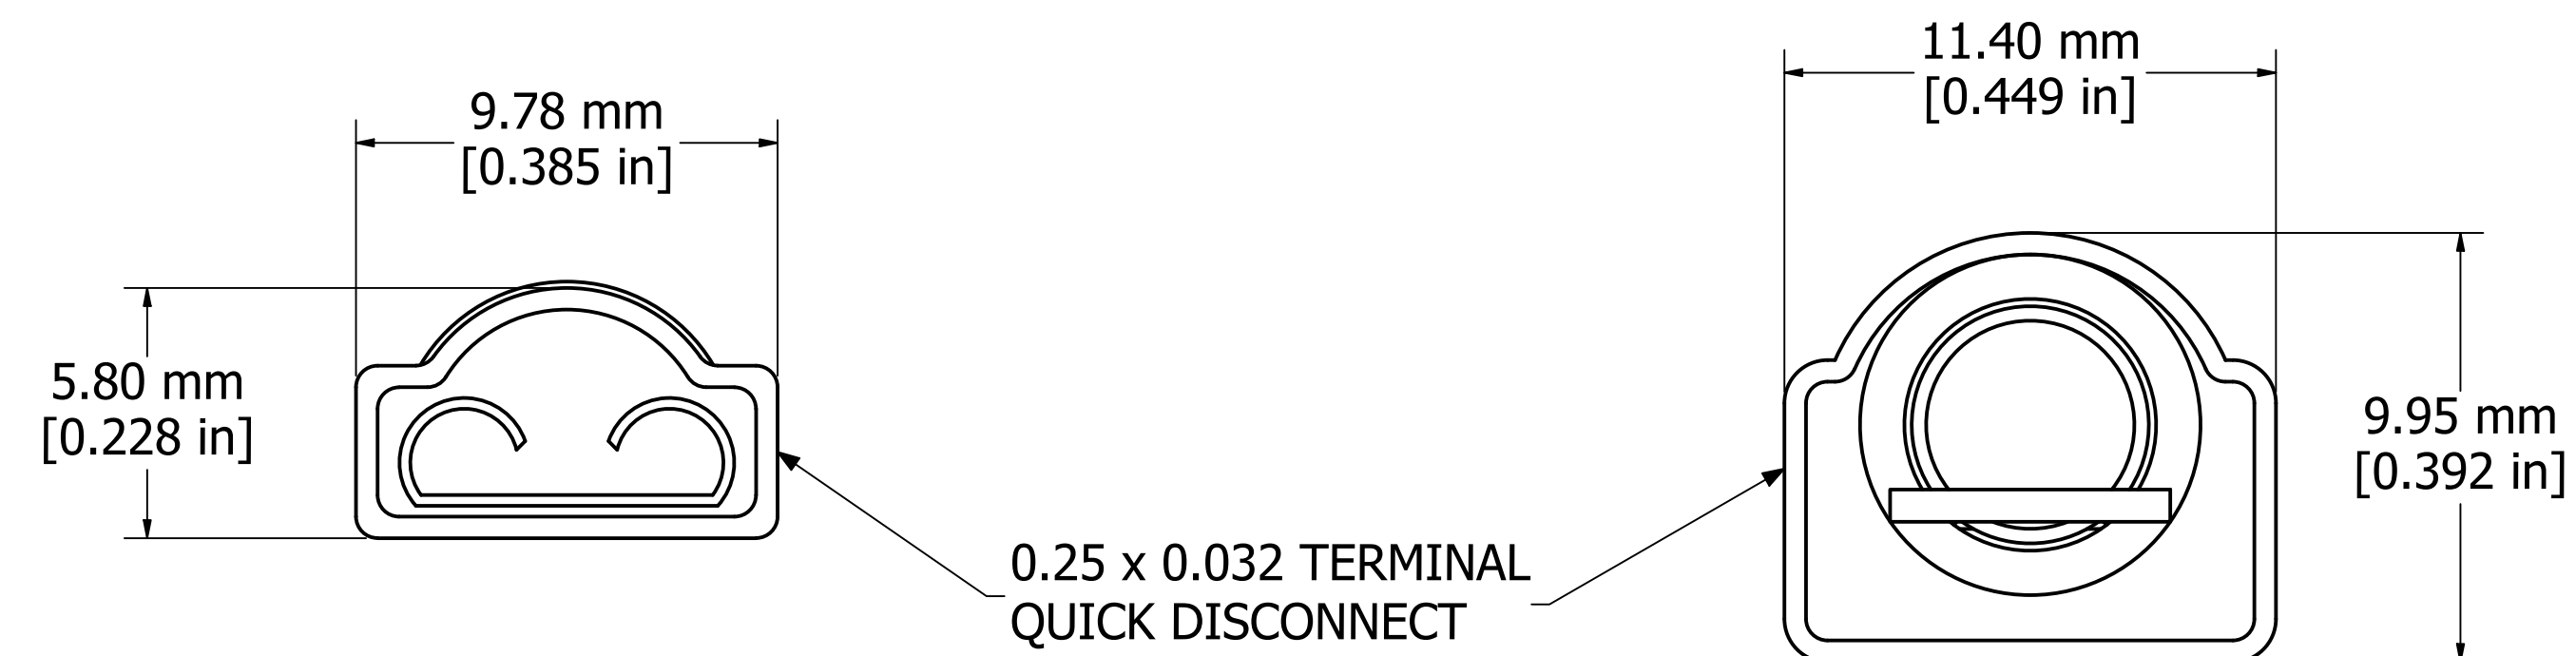

GROUND CABLE CONNECTED

GROUND CABLE DISCONNECTED

FEMALE END

MALE END

ISOMETRIC VIEW

GRDKIT05	
Cable - #10 TC TEW Green/Yellow	
Terminals - 10 GA Ring Terminal for 1/4" & #10 Stud	
Hardware	
2 - #10-32 x 3/4" Screws	
2 - #10-32 Locking Nuts	
2 - #10 Locktooth Washers	
2 - #10 Flat Washer	
2 - 1/4"-20 x 1/2" Screws	
2 - 1/4"-20 Locking Nuts	
2 - 1/4" Locktooth Washers	
2 - 1/4" Flat Washers	