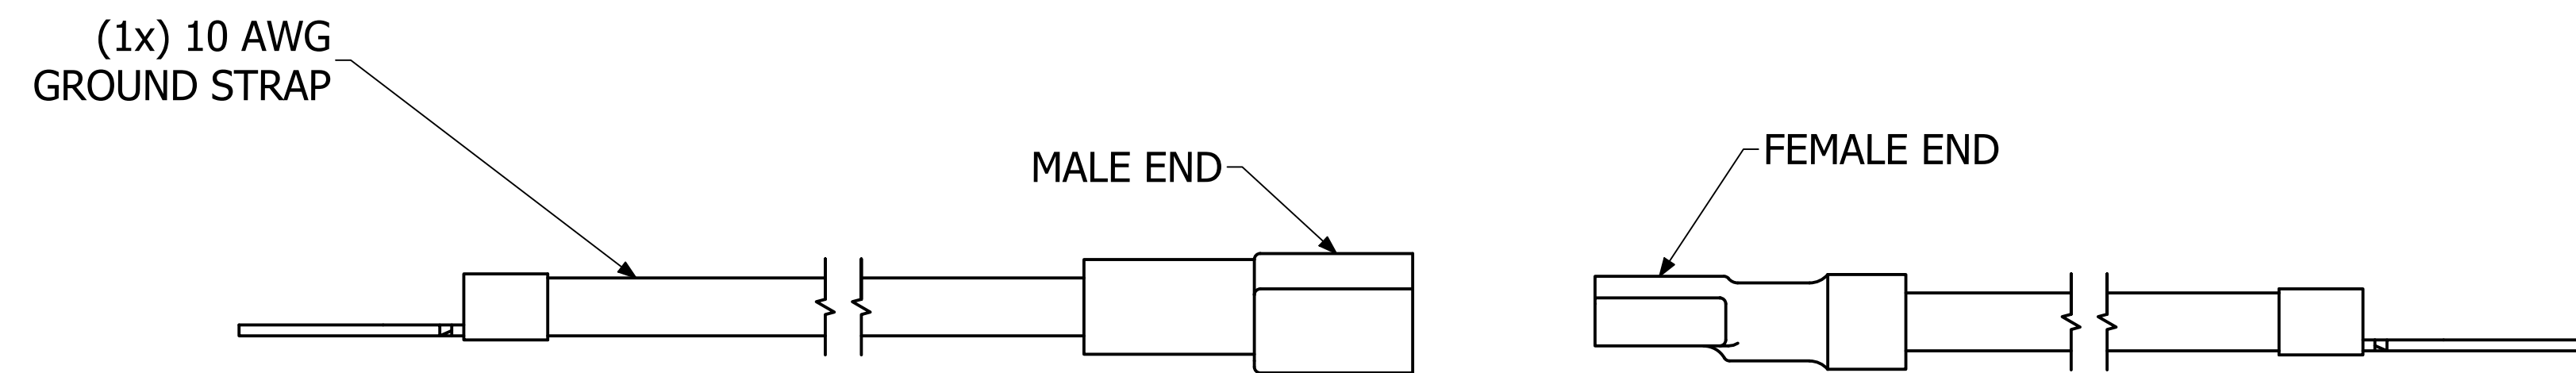

GROUND CABLE CONNECTED

GROUND CABLE DISCONNECTED

FEMALE END

MALE END

ISOMETRIC VIEW

GRDKIT05	
Cable - #10 TC TEW Green/Yellow	
Terminals - 10 GA Ring Terminal for 1/4" & #10 Stud	
Hardware	
2 - #10-32 x 3/4" Screws	
2 - #10-32 Locking Nuts	
2 - #10 Locktooth Washers	
2 - #10 Flat Washer	
2 - 1/4"-20 x 1/2" Screws	
2 - 1/4"-20 Locking Nuts	
2 - 1/4" Locktooth Washers	
2 - 1/4" Flat Washers	