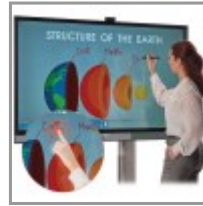

Interactive Flat-Panel Touchscreen Display, 4K @ 60 Hz, UHD, 55 in.

MODEL NUMBER: DMTP55NO

55 in. 4K interactive touchscreen with Android OS allows remote team collaboration with screen sharing and low-latency response.

Features

An Advanced Presentation Platform Perfect for Group Brainstorming Sessions

Tripp Lite's Interactive Flat-Panel Touchscreen Display encourages and assists group collaboration and audience participation – a crucial tool as organizations implement work-from-home strategies for employee safety and operational continuity. This best-in-class 55-inch 4K display includes an embedded Android operating system, providing a flexible presentation platform compatible with a wide array of apps and devices.

Take Information Directly to Your Audience Anywhere

The DMTP55NO helps you promote collaboration, enable interactive presentations and facilitate communication between local and remote teams. It's ideal for classrooms, libraries, conference rooms, meeting rooms and other office environments in education, corporate, healthcare, hospitality, retail, government, defense and public safety settings. The VESA-compatible display mounts easily to a wall mount or mobile cart (each sold separately) for shared workflow in any location.

Designed for Dynamic Interactivity That Lets Everyone Be Part of the Team

The display's remote collaboration capability is ideal to keep teams working together, wherever members may be. Built-in wireless networking, remote screen sharing, and a wide range of pre-installed tools aid problem-solving and free expression of ideas. In addition, a detachable high-definition webcam beams the entire meeting area straight to off-site collaborators and partners, allowing anyone to participate in meetings, presentations and group discussions from outside the office. A built-in 40-watt speaker system ensures everyone in the room will hear every idea clearly.

All the World's Information Available, Literally, at Your Fingertips

The 55-inch 4K display boasts patented touchscreen technology with low-latency response and 20 points of multi-touch. Use your fingers or the included battery-free stylus to write notes, check email, create presentations, stream 4K video and surf the web. The large touchscreen monitor is built for ultra-fast, ultra-precise interactivity for multiple concurrent users. It all makes for an immersive and expansive experience that basic electronic whiteboards can't match.

Specifications

Highlights

- Razor-sharp 55 in. 4K touchscreen monitor ideal for interactive presentations
- Android presentation platform compatible with wide range of apps and hardware
- Detachable HD webcam captures entire meeting area for sharing anywhere
- Remote screen sharing allows anyone to participate, whether in office or at home
- Promotes collaborative teamwork while work-from-home strategies are in place

Applications