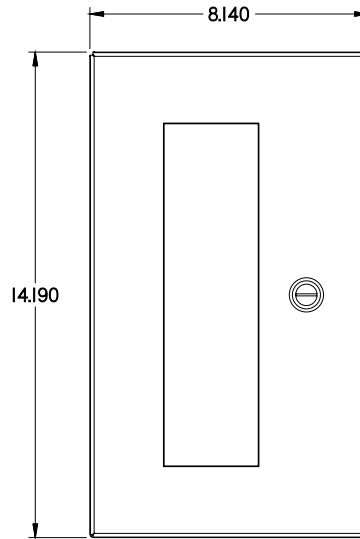

PART No. 1481WSSDH1612

for more information visit
www.hammfg.com

Data subject to change without notice

TOP VIEW

ISOMETRIC VIEW

BACK VIEW

LEFT SIDE VIEW

FRONT VIEW

RIGHT SIDE VIEW

BOTTOM VIEW