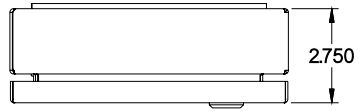

PART No. 1481WSSDH1612

for more information visit
www.hammfg.com

Data subject to change without notice

TOP VIEW

ISOMETRIC VIEW

BACK VIEW

LEFT SIDE VIEW

FRONT VIEW

RIGHT SIDE VIEW

BOTTOM VIEW