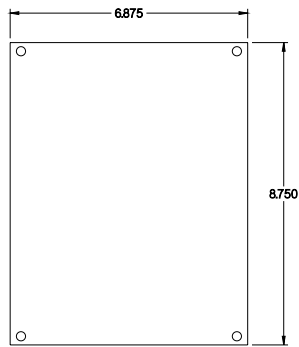

PART No. 1414SCI

for more information visit
www.hammfg.com

Data subject to change without notice

TOP VIEW

ISOMETRIC VIEW

BACK VIEW

LEFT SIDE VIEW

FRONT VIEW

RIGHT SIDE VIEW

INNER PANEL

BOTTOM VIEW