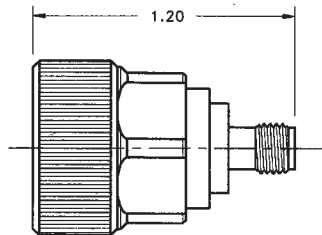

### 7mm to SMA Male Plug

Model Number

ADT-2540-7M-SMM-02

**SPECIFICATIONS**

**Frequency:** DC - 18.0 GHz

**VSWR:** 1.025 + .0025 f (GHz)

**Impedance:** 50 Ohms

**Finish:** Passivated Stainless Steel

### 7mm to SMA Female Jack

Model Number

ADT-2541-7M-SMF-02

**SPECIFICATIONS**

**Frequency:** DC - 18.0 GHz

**VSWR:** 1.025 + .0025 f (GHz)

**Impedance:** 50 Ohms

**Finish:** Passivated Stainless Steel

### 7mm to SMA Male Plug - Long Neck Adapter

Model Number

ADT-2675-7M-SMM-02

**SPECIFICATIONS**

**Frequency:** DC - 18.0 GHz

**VSWR:** 1.025 + .0025 f (GHz)

**Impedance:** 50 Ohms

**Finish:** Passivated Stainless Steel

### 7mm to SMA Female Jack- Long Neck Adapter

Model Number

ADT-2676-7M-SMF-02

**SPECIFICATIONS**

**Frequency:** DC - 18.0 GHz

**VSWR:** 1.025 + .0025 f (GHz)

**Impedance:** 50 Ohms

**Finish:** Passivated Stainless Steel