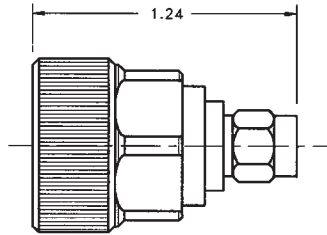

### 7mm to SMA Male Plug

Model Number

ADT-2540-7M-SMM-02

**SPECIFICATIONS**

**Frequency:** DC - 18.0 GHz

**VSWR:** 1.025 + .0025 f (GHz)

**Impedance:** 50 Ohms

**Finish:** Passivated Stainless Steel

### 7mm to SMA Female Jack

Model Number

ADT-2541-7M-SMF-02

**SPECIFICATIONS**

**Frequency:** DC - 18.0 GHz

**VSWR:** 1.025 + .0025 f (GHz)

**Impedance:** 50 Ohms

**Finish:** Passivated Stainless Steel

### 7mm to SMA Male Plug - Long Neck Adapter

Model Number

ADT-2675-7M-SMM-02

**SPECIFICATIONS**

**Frequency:** DC - 18.0 GHz

**VSWR:** 1.025 + .0025 f (GHz)

**Impedance:** 50 Ohms

**Finish:** Passivated Stainless Steel

### 7mm to SMA Female Jack- Long Neck Adapter

Model Number

ADT-2676-7M-SMF-02

**SPECIFICATIONS**

**Frequency:** DC - 18.0 GHz

**VSWR:** 1.025 + .0025 f (GHz)

**Impedance:** 50 Ohms

**Finish:** Passivated Stainless Steel