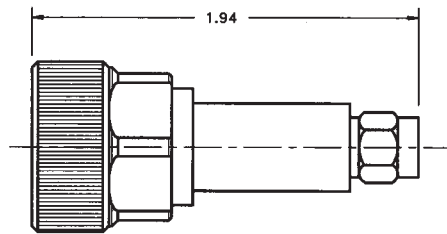

### 7mm to SMA Male Plug

Model Number

ADT-2540-7M-SMM-02

**SPECIFICATIONS**

**Frequency:** DC - 18.0 GHz

**VSWR:** 1.025 + .0025 f (GHz)

**Impedance:** 50 Ohms

**Finish:** Passivated Stainless Steel

### 7mm to SMA Female Jack

Model Number

ADT-2541-7M-SMF-02

**SPECIFICATIONS**

**Frequency:** DC - 18.0 GHz

**VSWR:** 1.025 + .0025 f (GHz)

**Impedance:** 50 Ohms

**Finish:** Passivated Stainless Steel

### 7mm to SMA Male Plug - Long Neck Adapter

Model Number

ADT-2675-7M-SMM-02

**SPECIFICATIONS**

**Frequency:** DC - 18.0 GHz

**VSWR:** 1.025 + .0025 f (GHz)

**Impedance:** 50 Ohms

**Finish:** Passivated Stainless Steel

### 7mm to SMA Female Jack- Long Neck Adapter

Model Number

ADT-2676-7M-SMF-02

**SPECIFICATIONS**

**Frequency:** DC - 18.0 GHz

**VSWR:** 1.025 + .0025 f (GHz)

**Impedance:** 50 Ohms

**Finish:** Passivated Stainless Steel