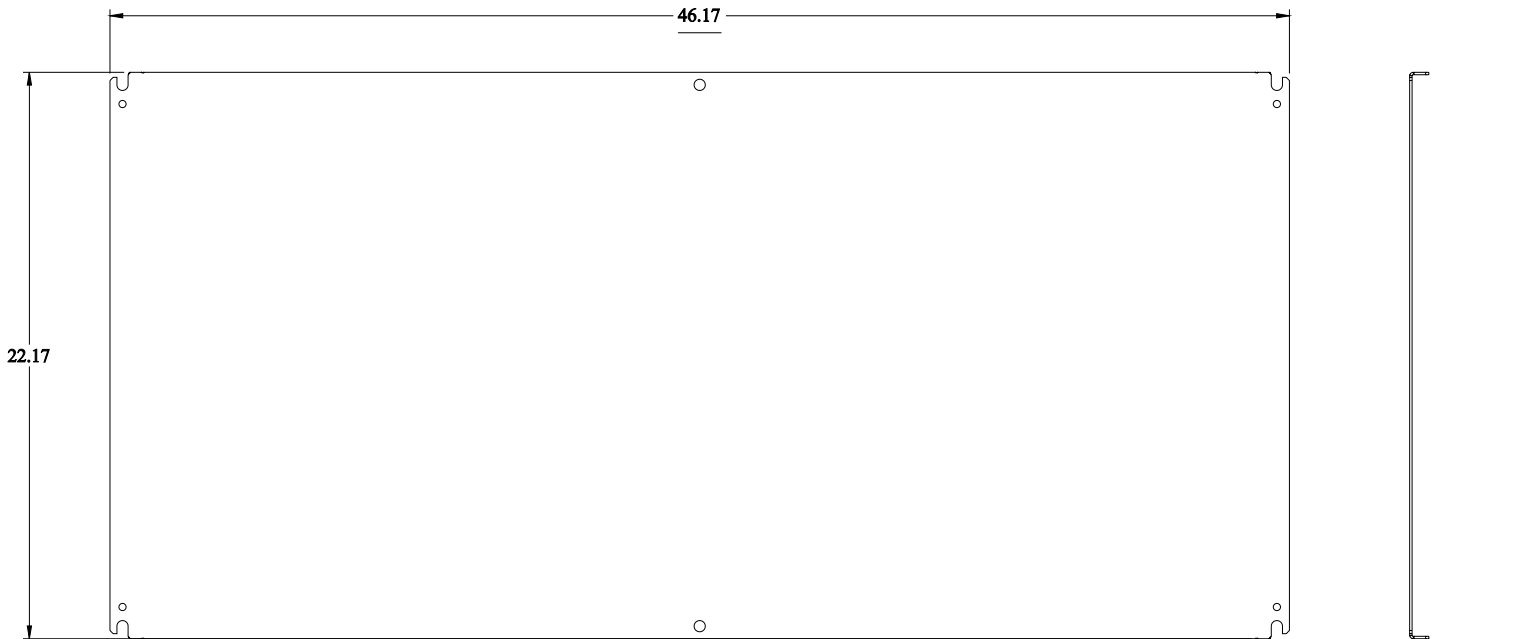

**PART No. EPG2448**

for more information visit

[www.hammfg.com](http://www.hammfg.com)

Data subject to change without notice

Isometric drawing Not to Scale

**TOP VIEW**

**FRONT VIEW**

**SIDE VIEW**