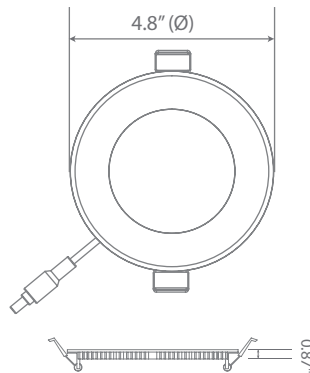

Product Dimensions