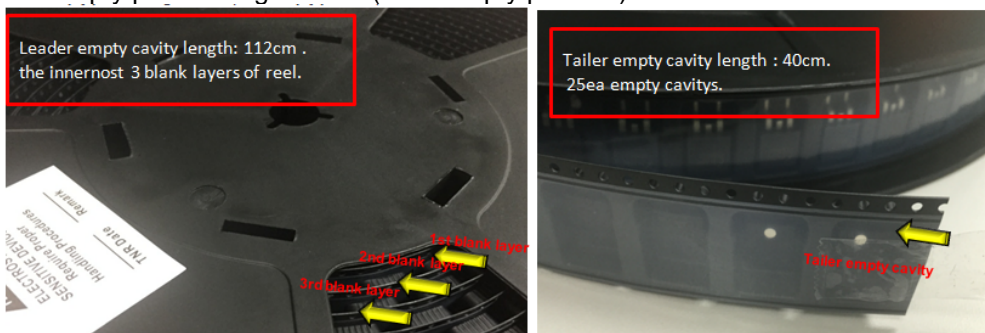

### Implementation of change:

Description of Change (From) :

TO263 Carrier tape

Lead empty length: 72cm(45ea empty pockets, the innermost 2 blank layers of reel).

Tail empty pocket length: 80cm(50ea empty pockets).

Description of Change (To) :

TO263 Carrier tape

Lead empty length: 112cm(70ea empty pockets, the innermost 3 blank layers of reel).

Tail empty pocket length: 40cm(25ea empty pockets).

Reason for Change:

The change is to mitigate lead deformation during product transportation.