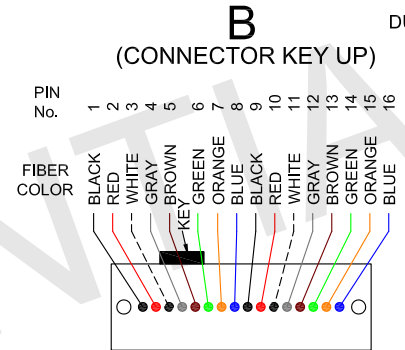

FIBER MAPPING	
KEY UP	KEY UP
A	B
1 BLUE	16
2 ORANGE	15
3 GREEN	14
4 BROWN	13
5 GRAY	12
6 WHITE	11
7 RED	10
8 BLACK	9
9 BLUE	8
10 ORANGE	7
11 GREEN	6
12 BROWN	5
13 GRAY	4
14 WHITE	3
15 RED	2
16 BLACK	1

SPECIFICATION:

- CONNECTOR A : 16F MPO/APC FEMALE
- CONNECTOR B : 16F MPO/APC FEMALE
- CABLE TYPE : 16 STRANDS CABLE, MM 50/125(OM4), ROUND 3.0mm LSZH JACKET.
- JACKET COLOR : MAGENTA
- WAVELENGTH : 850nm
- INSERTION LOSS : ≤0.60dB

Part Number: C50G-8162-xxM
 Description: w-Ignite™ Fiber Cable, 16F MPO/APC Female-Female, KU-KU, OM4 3mm 16F Magenta LSZH Jacket, xx Meter.