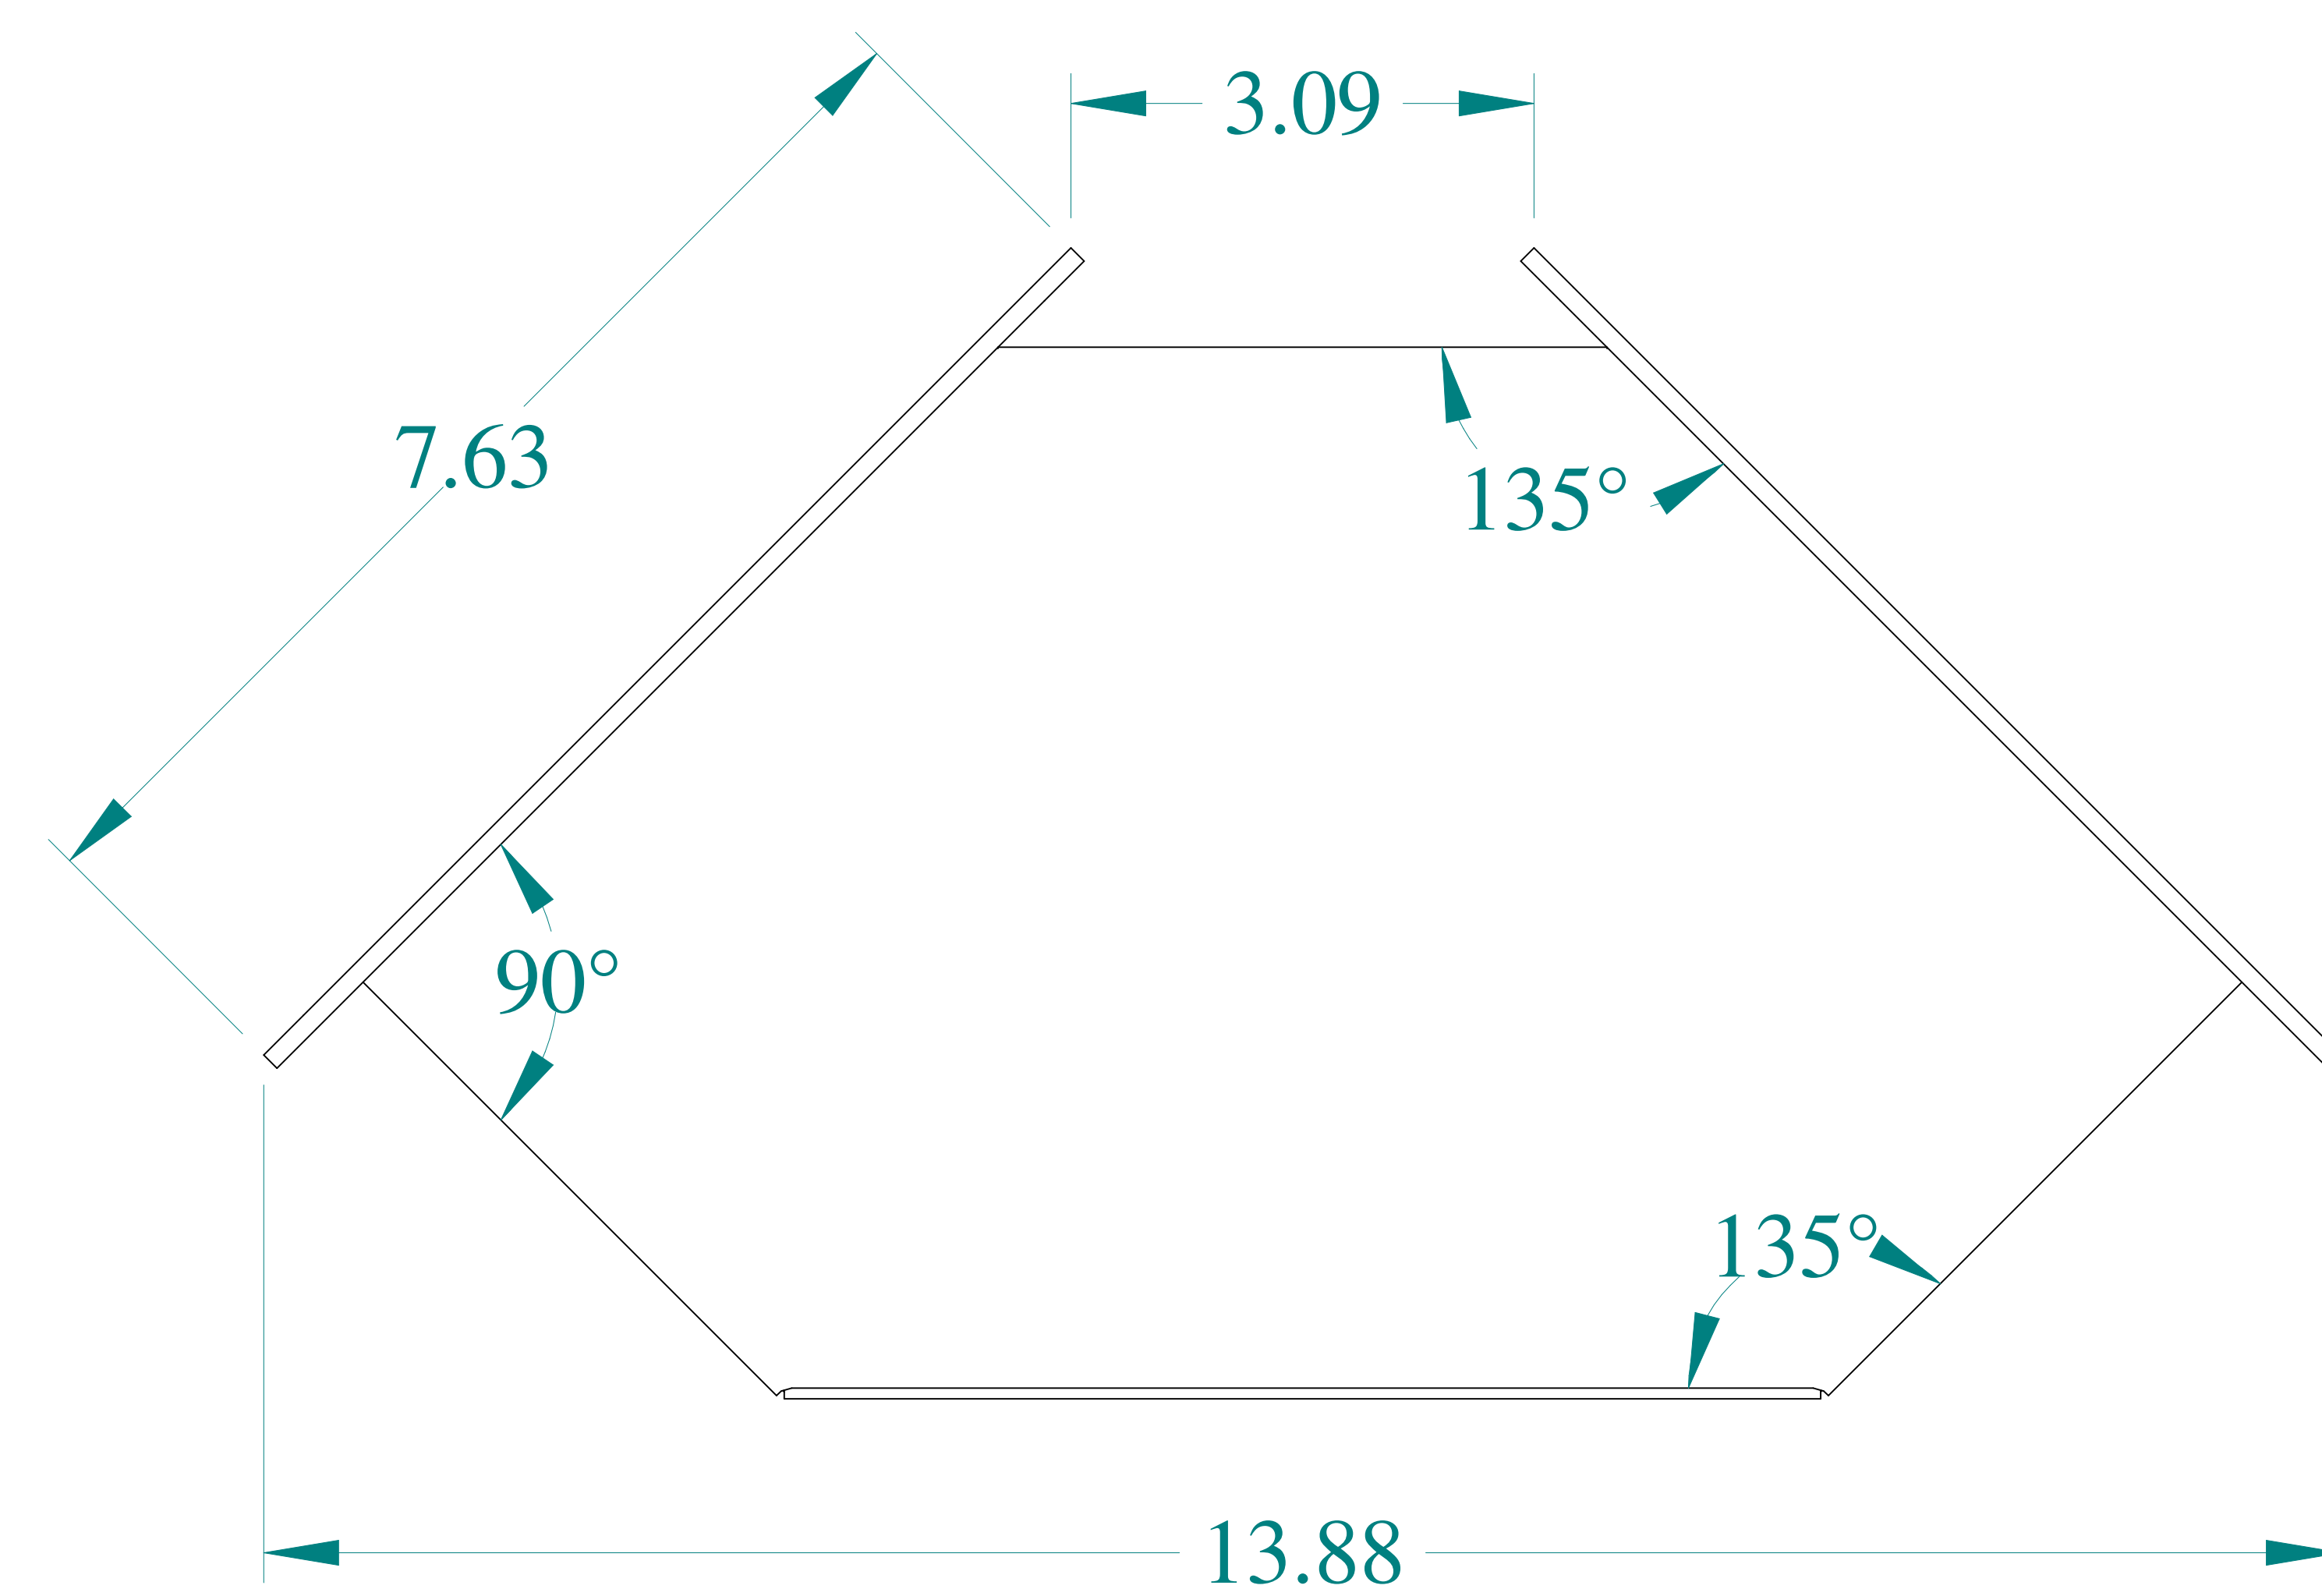

TOP VIEW

ISOMETRIC VIEWS

SIDE VIEW

FRONT VIEW

VIEW Z-Z

BOTTOM VIEW

**HAMMOND  
MANUFACTURING**<sup>®</sup>  
www.hammondmfg.com

Data subject to change without notice.

Part # : 1487D9P      Date : Mar. 22, 2019

Link: [www.hammg.com/1487D9P](http://www.hammg.com/1487D9P)